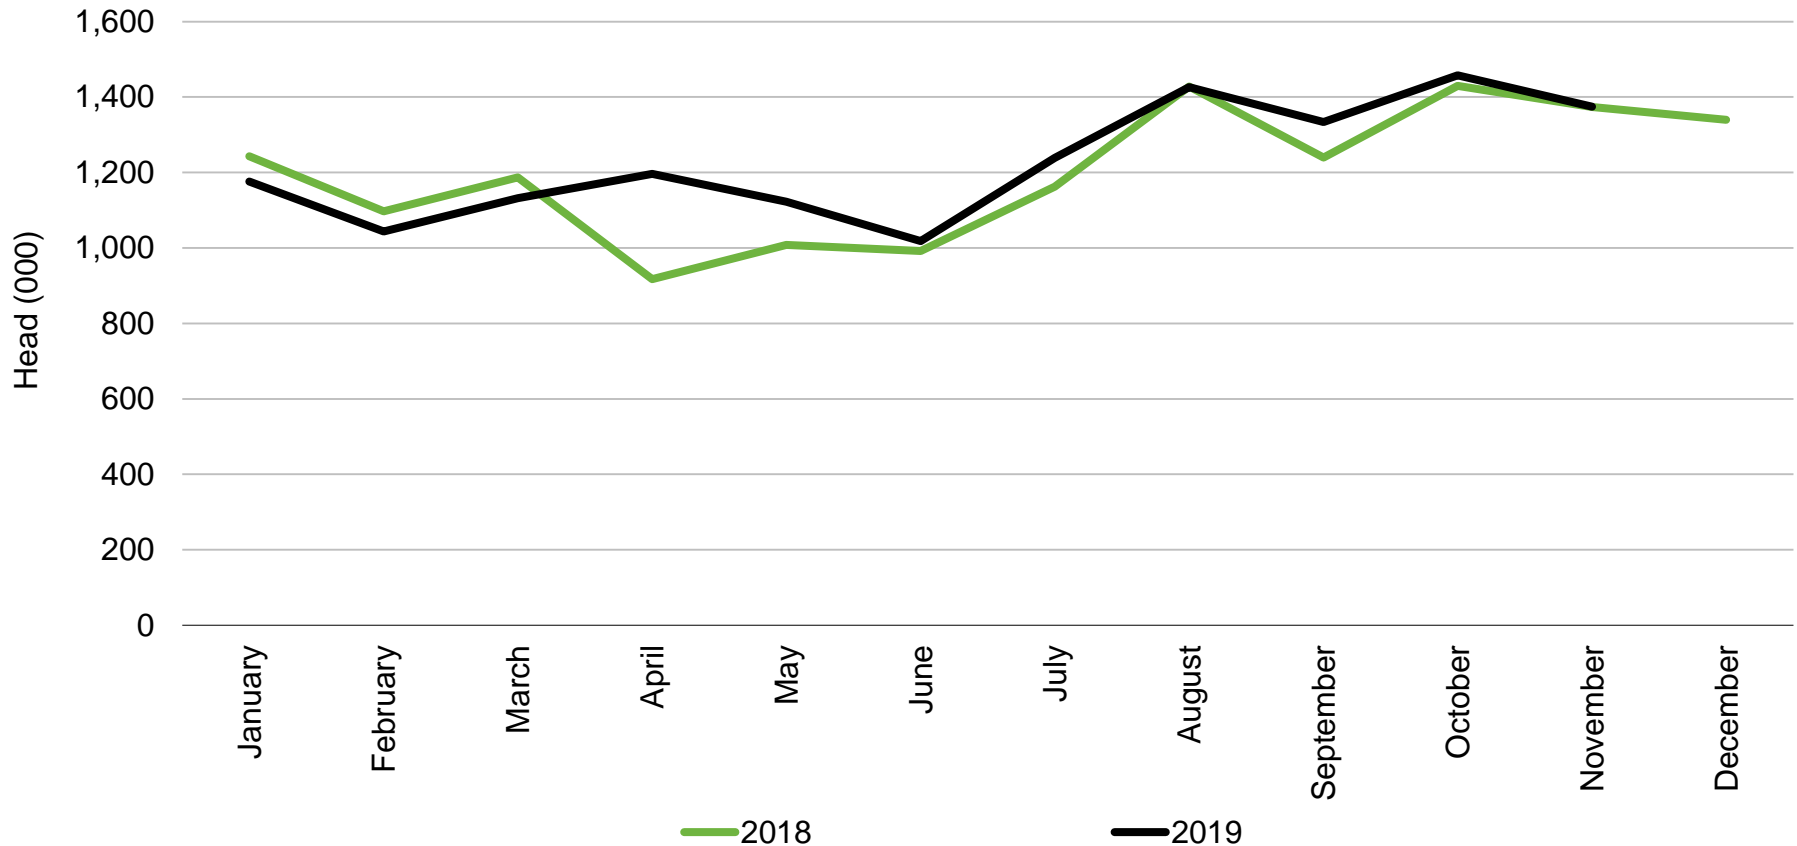

Lamb and Mutton Slaughter

United Kingdom

Source: EBLEX