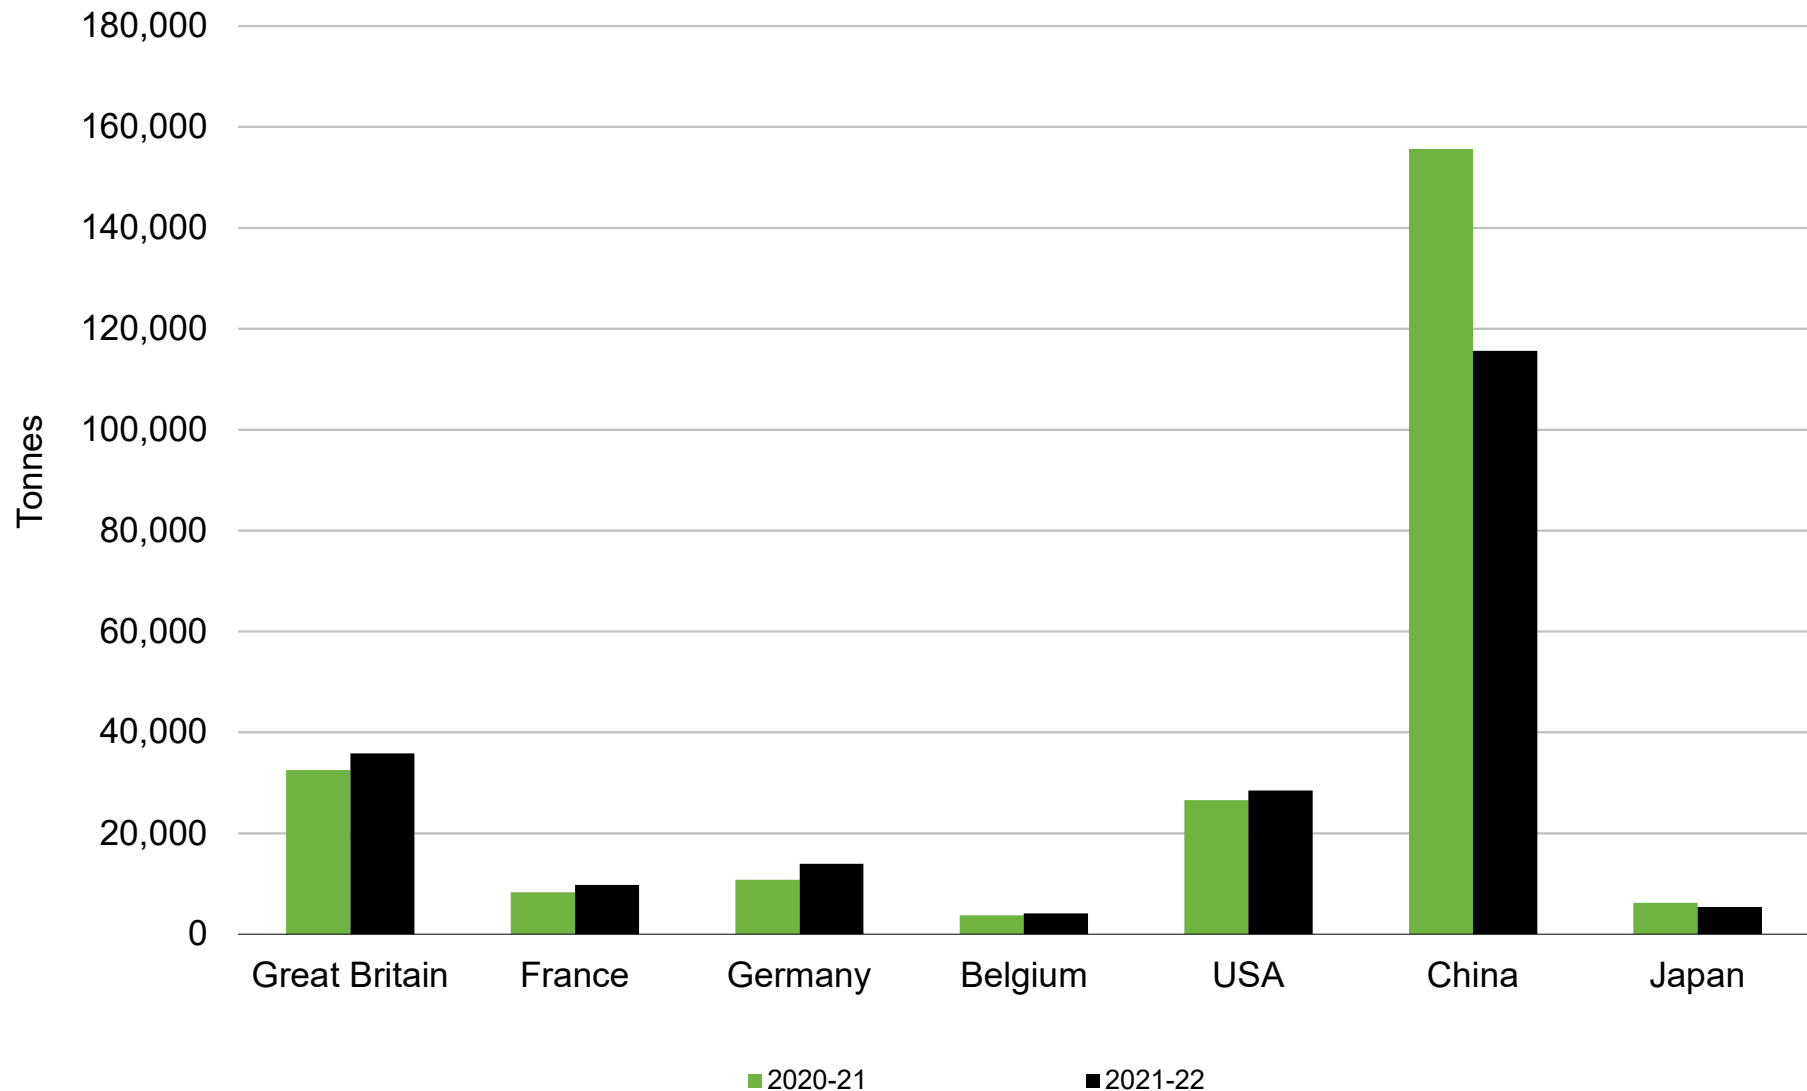

Lamb Exports by Country

New Zealand - Year Ending September (Oct to Sep)

Source: Beef + Lamb New Zealand Economic Service | New Zealand Meat Board