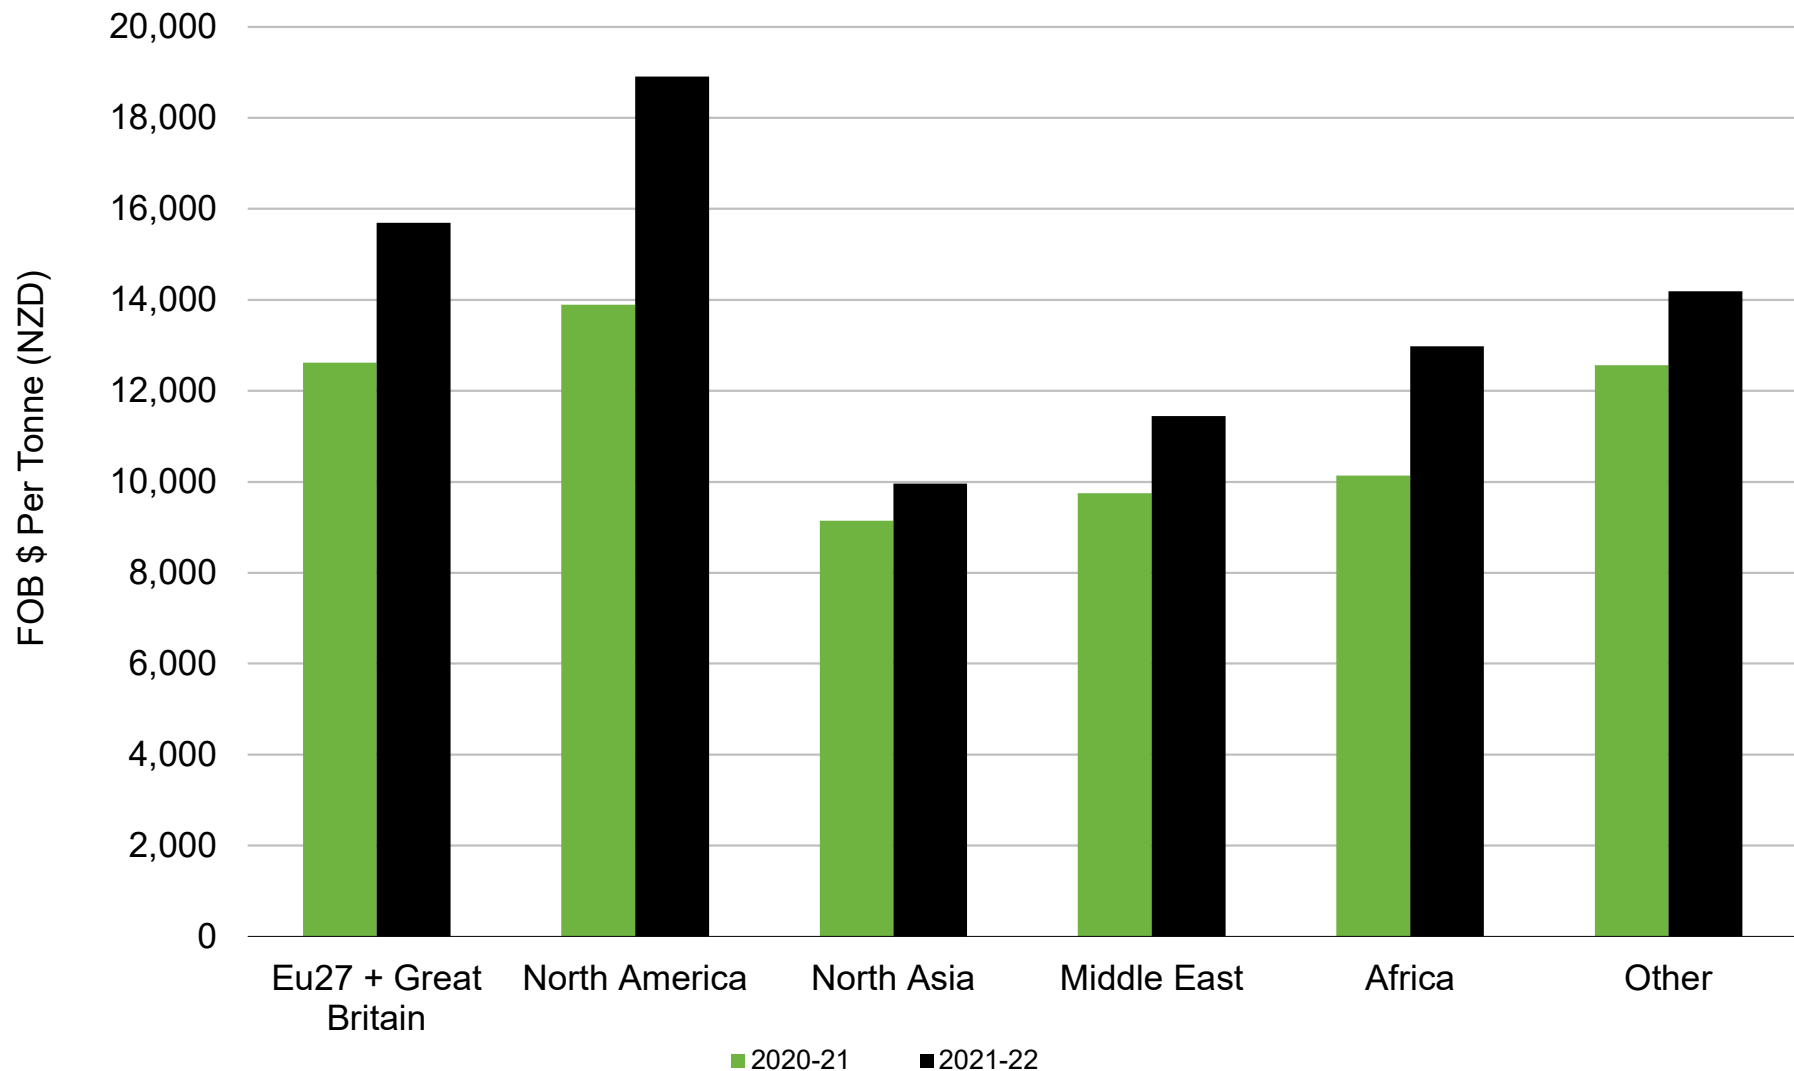

# Lamb Exports by Region

## New Zealand - Year Ending September (Oct to Sep)

Source: Beef + Lamb New Zealand Economic Service | New Zealand Meat Board