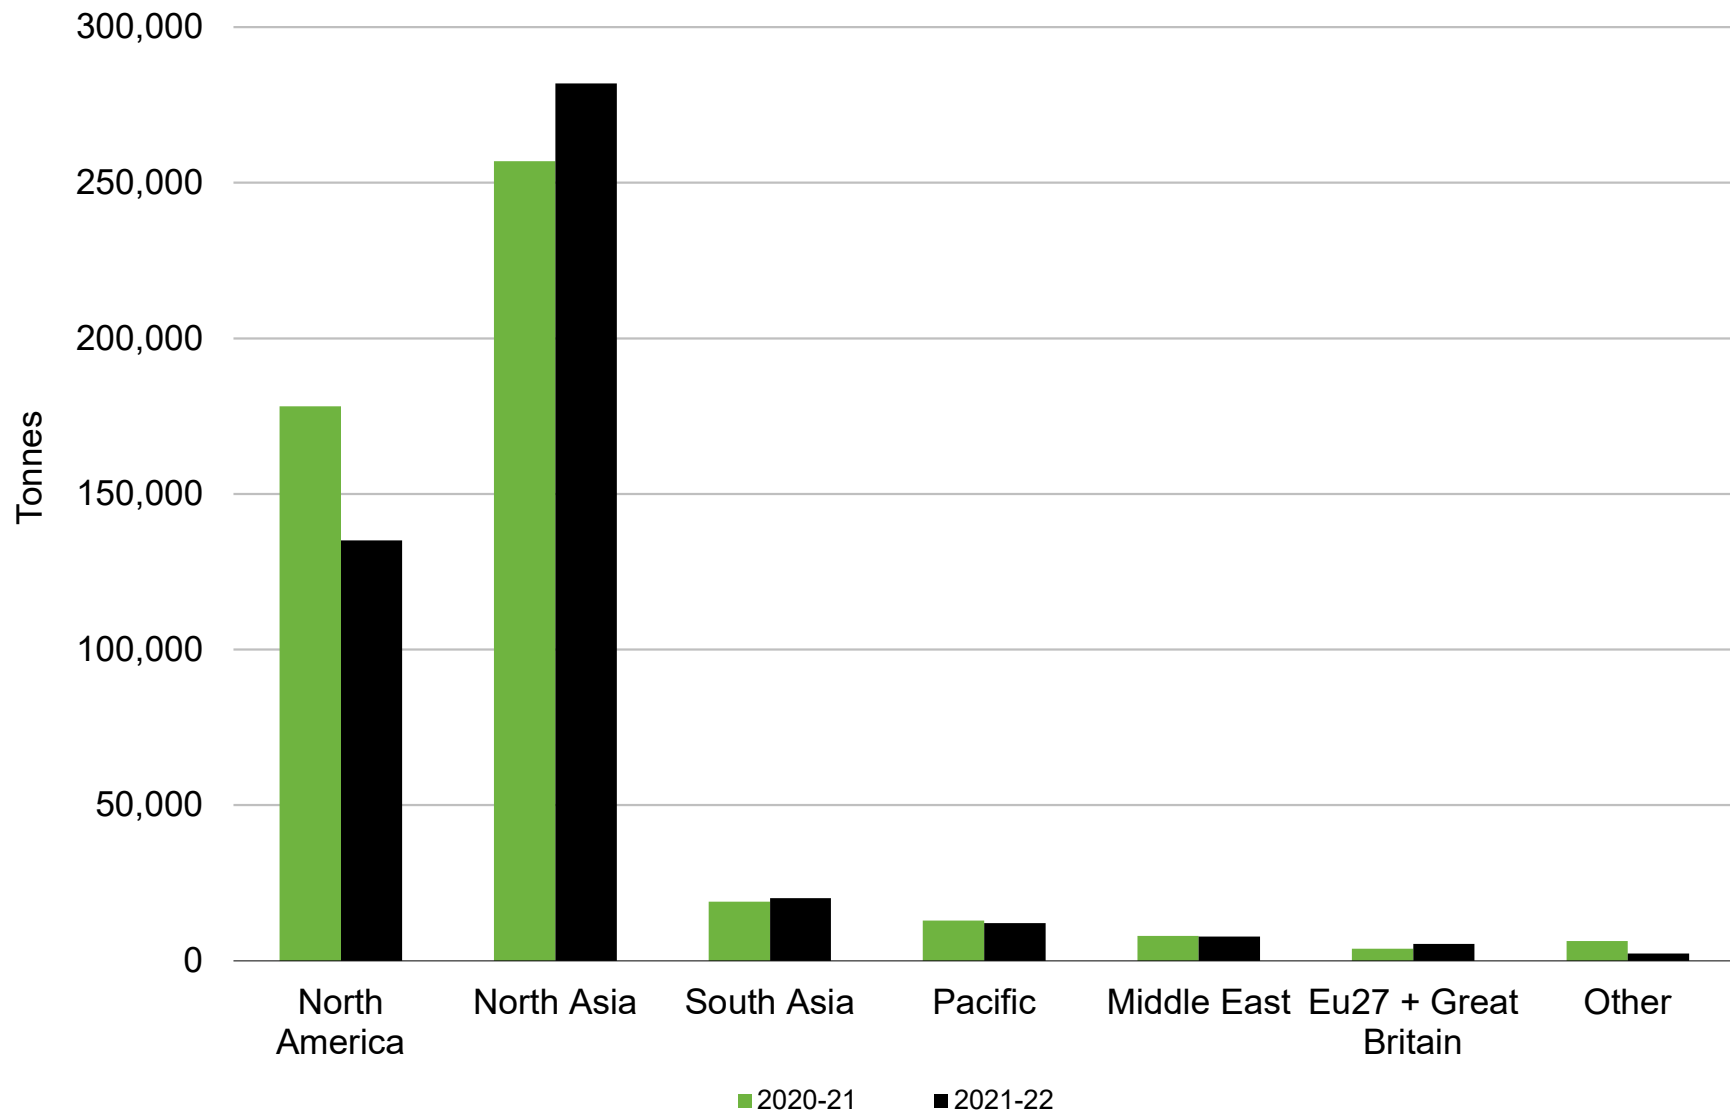

Beef Exports by Region

New Zealand - Year Ending September (Oct to Sep)

Source: Beef + Lamb New Zealand Economic Service | New Zealand Meat Board