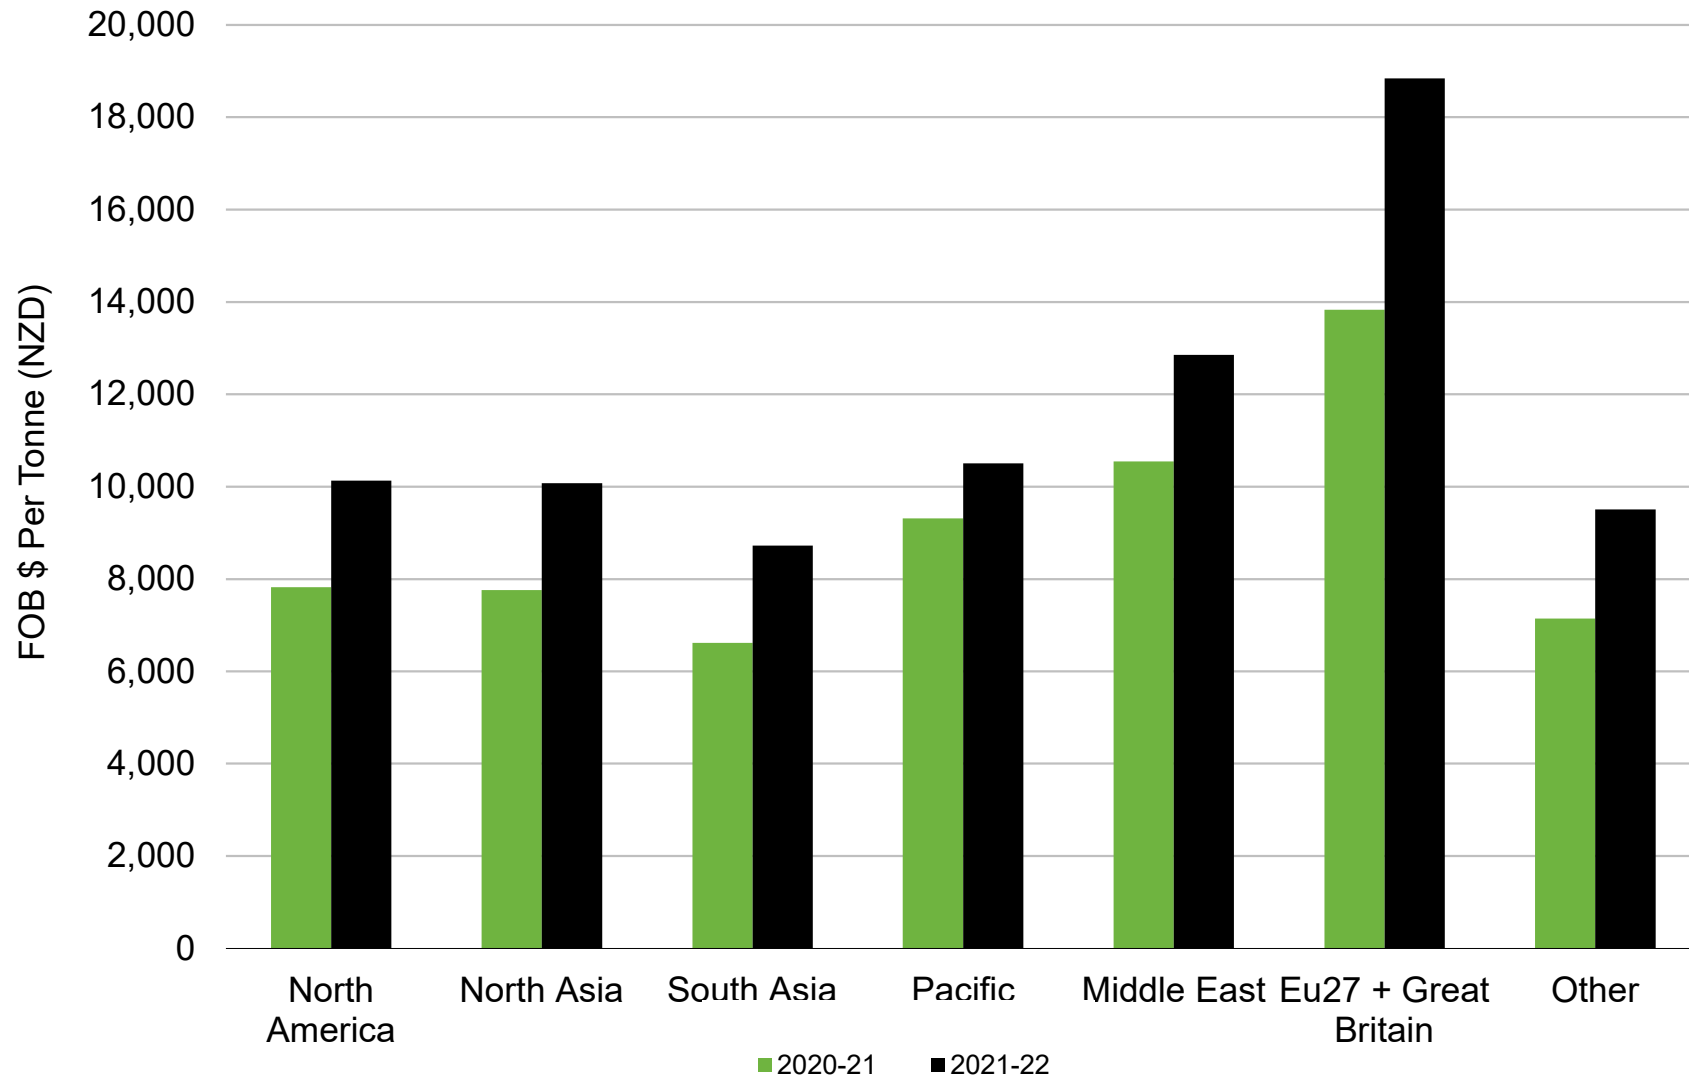

# Beef Exports by Region

## New Zealand - Year Ending September (Oct to Sep)

Source: Beef + Lamb New Zealand Economic Service | New Zealand Meat Board