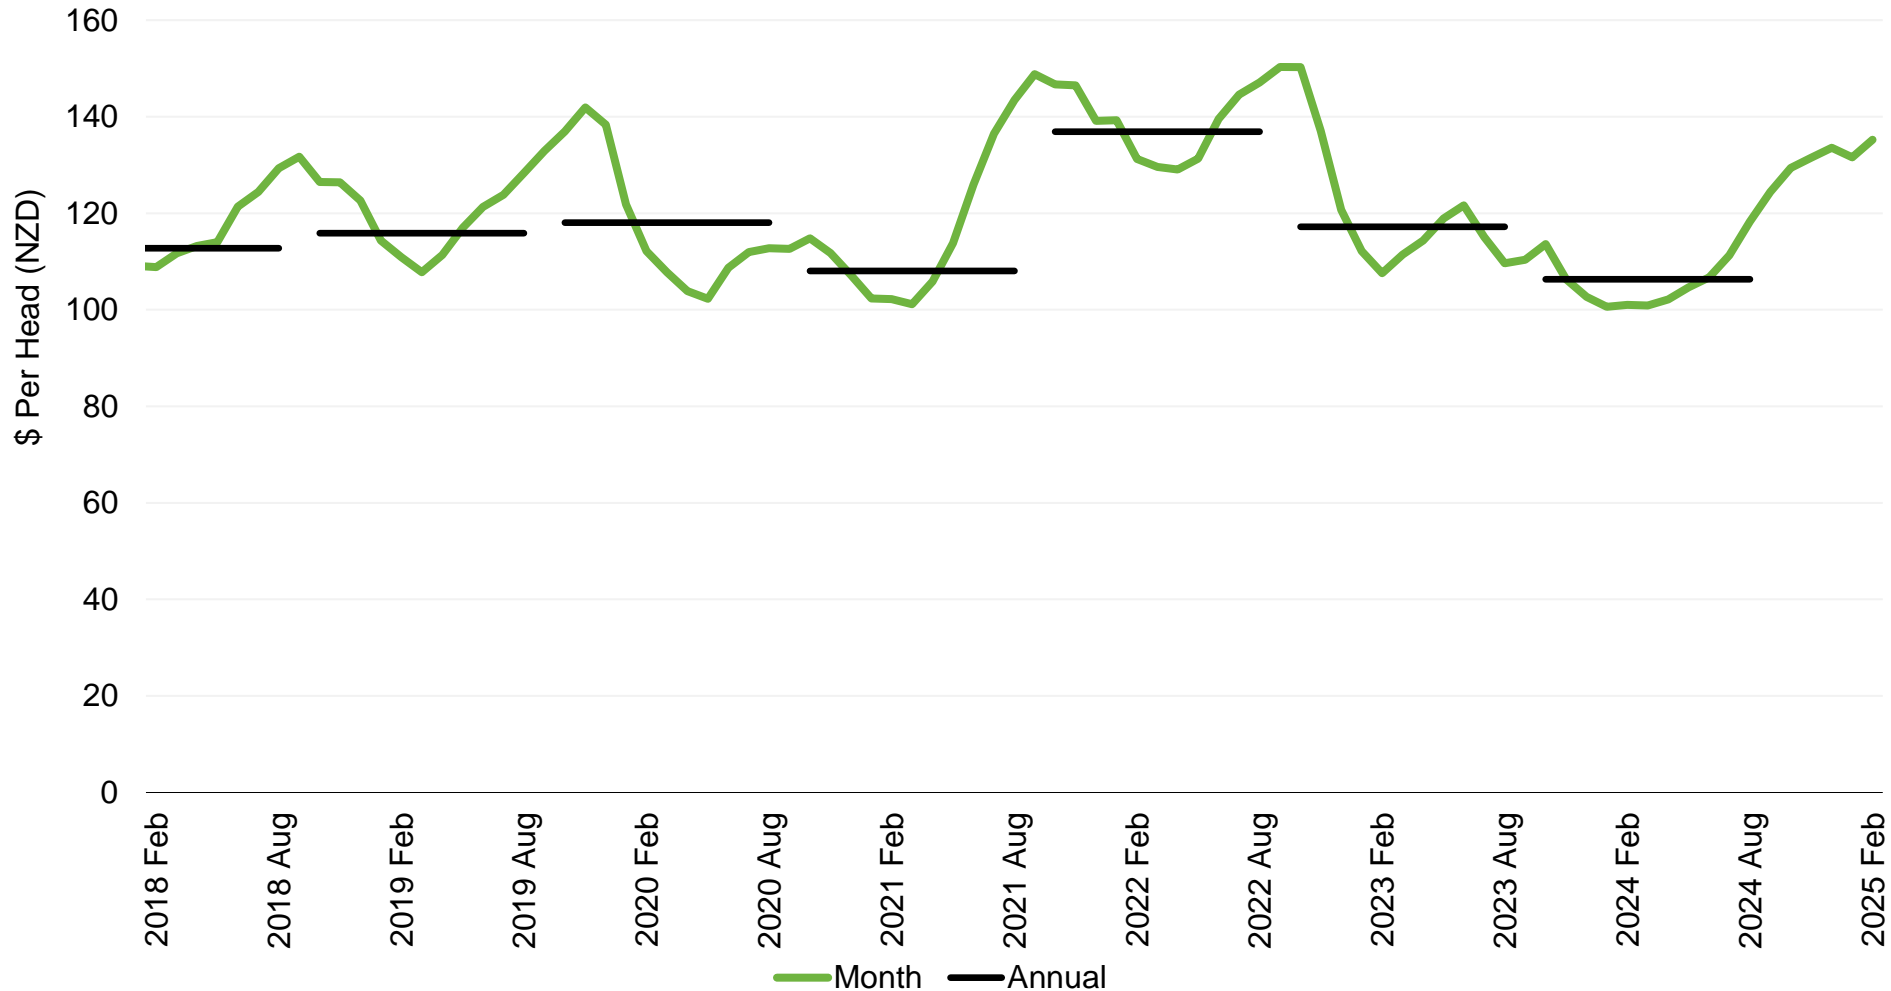

# Lamb Price

## New Zealand – YM Grade

Source: Beef + Lamb New Zealand Economic Service