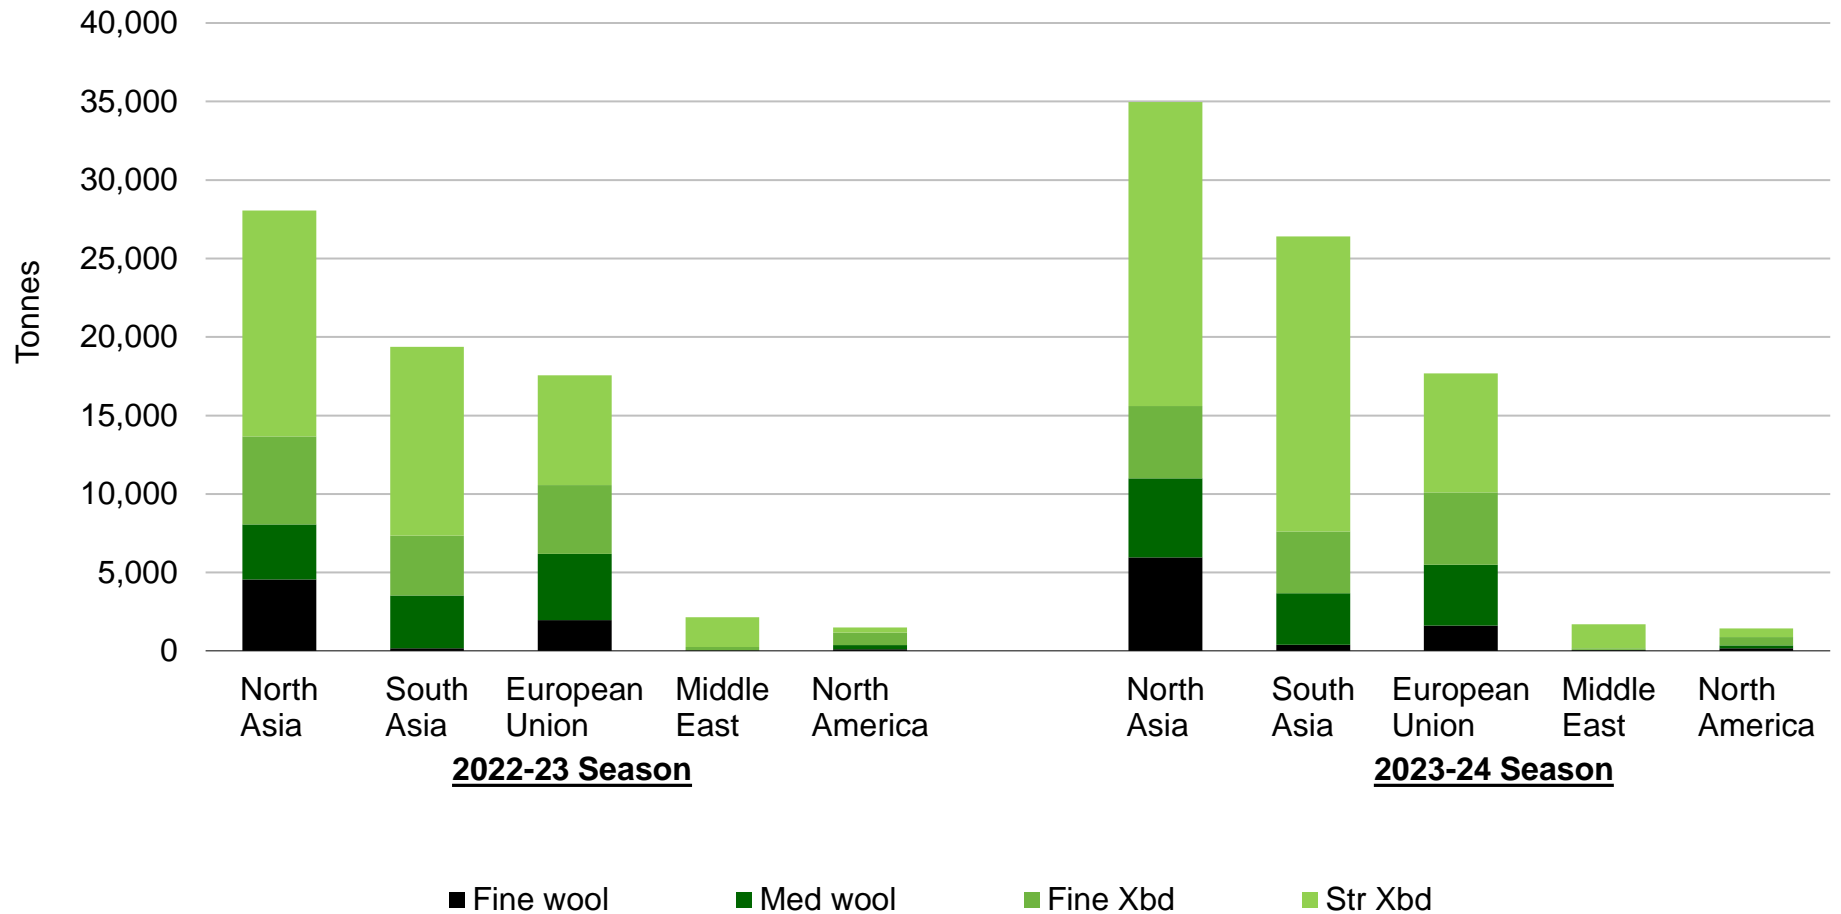

# Wool Exports by Region

## Clean Equivalent – Year End 30 June (July to June)

Source: Beef + Lamb New Zealand Economic Service | Statistics New Zealand