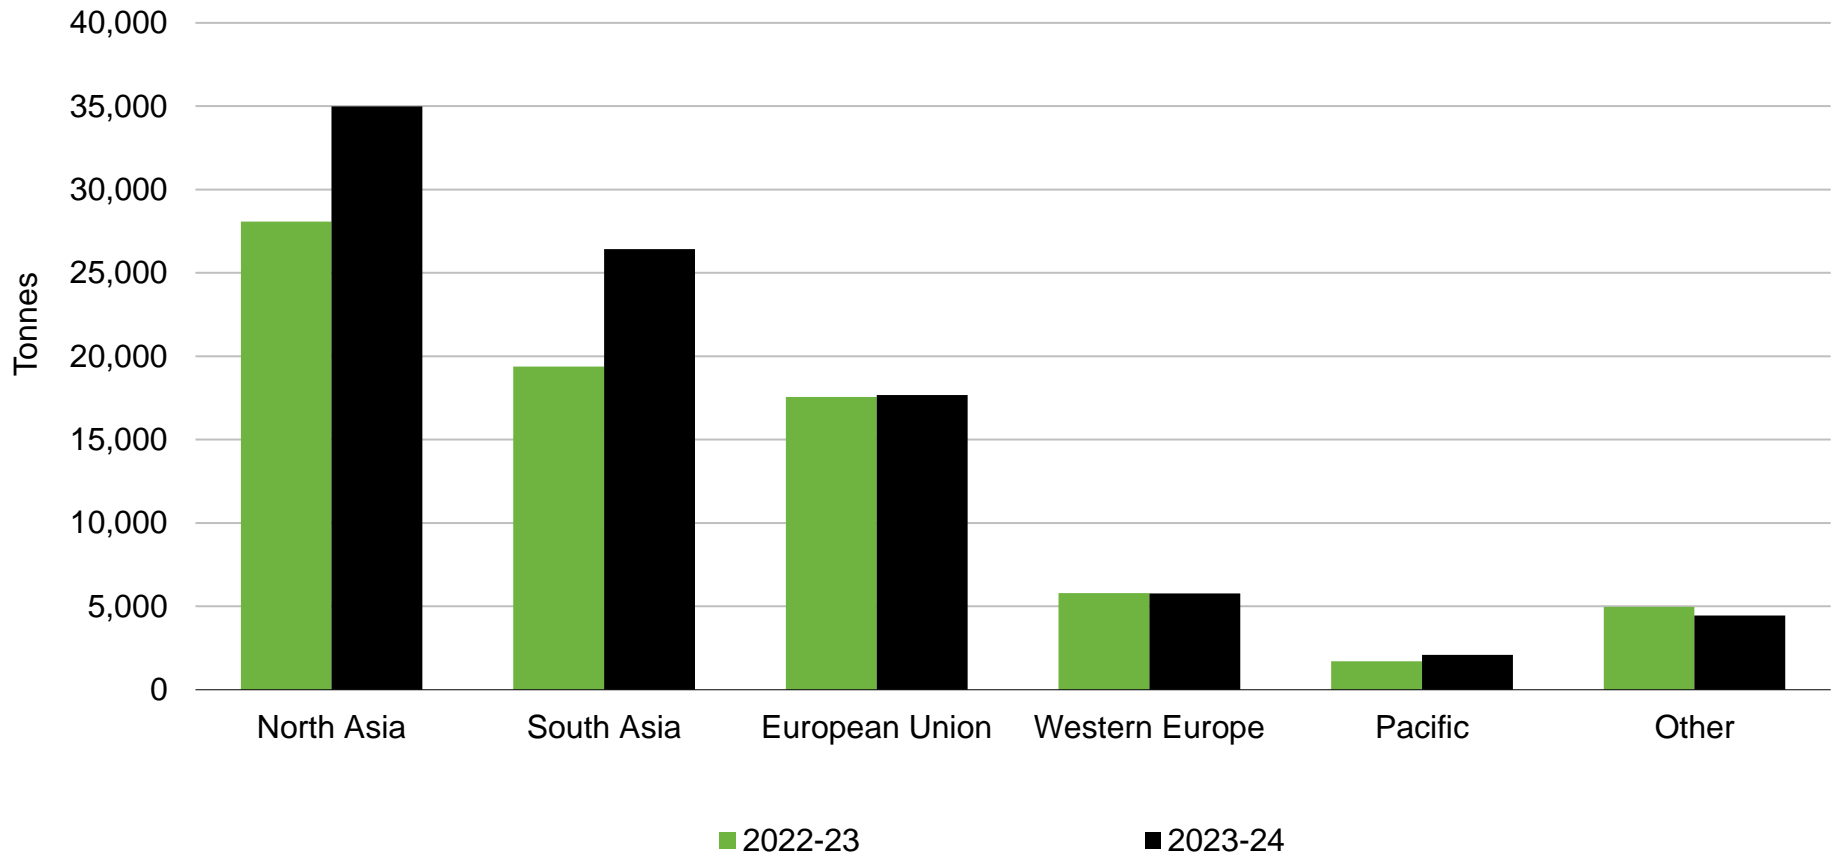

Wool Exports by Region

Clean Equivalent – Year End 30 June (July to June)

Source: Beef + Lamb New Zealand Economic Service | Statistics New Zealand