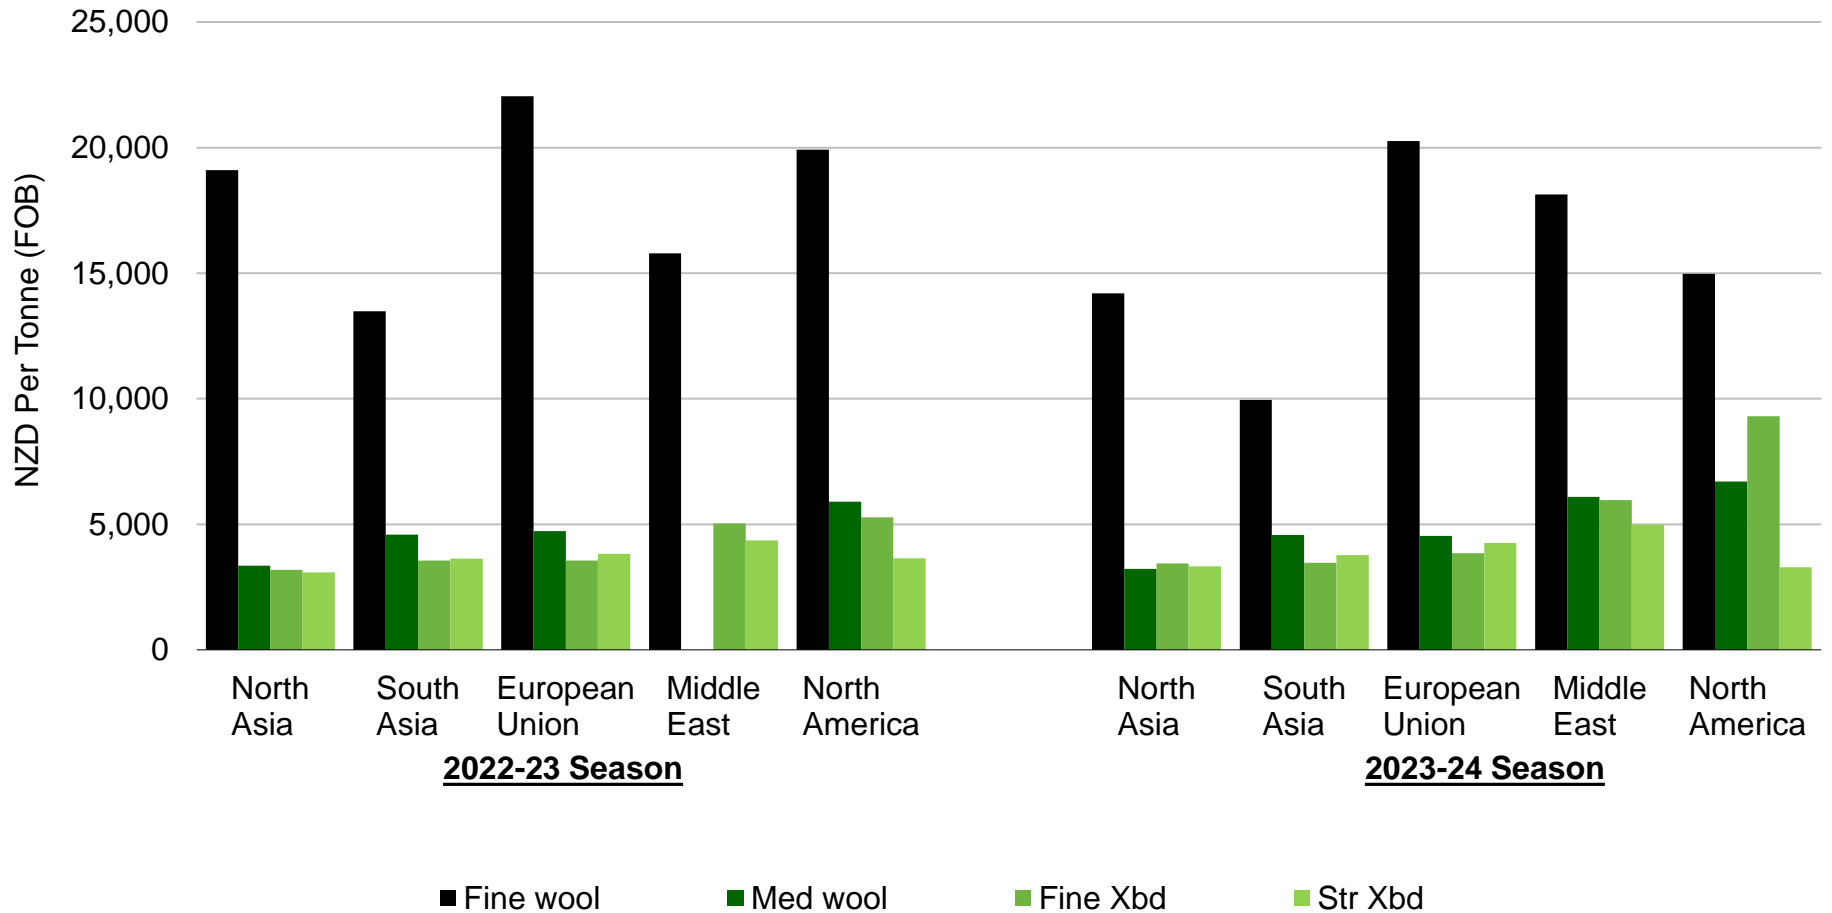

Wool Exports by Region

Clean Equivalent – Year End 30 June (July to June)

Source: Beef + Lamb New Zealand Economic Service | Statistics New Zealand