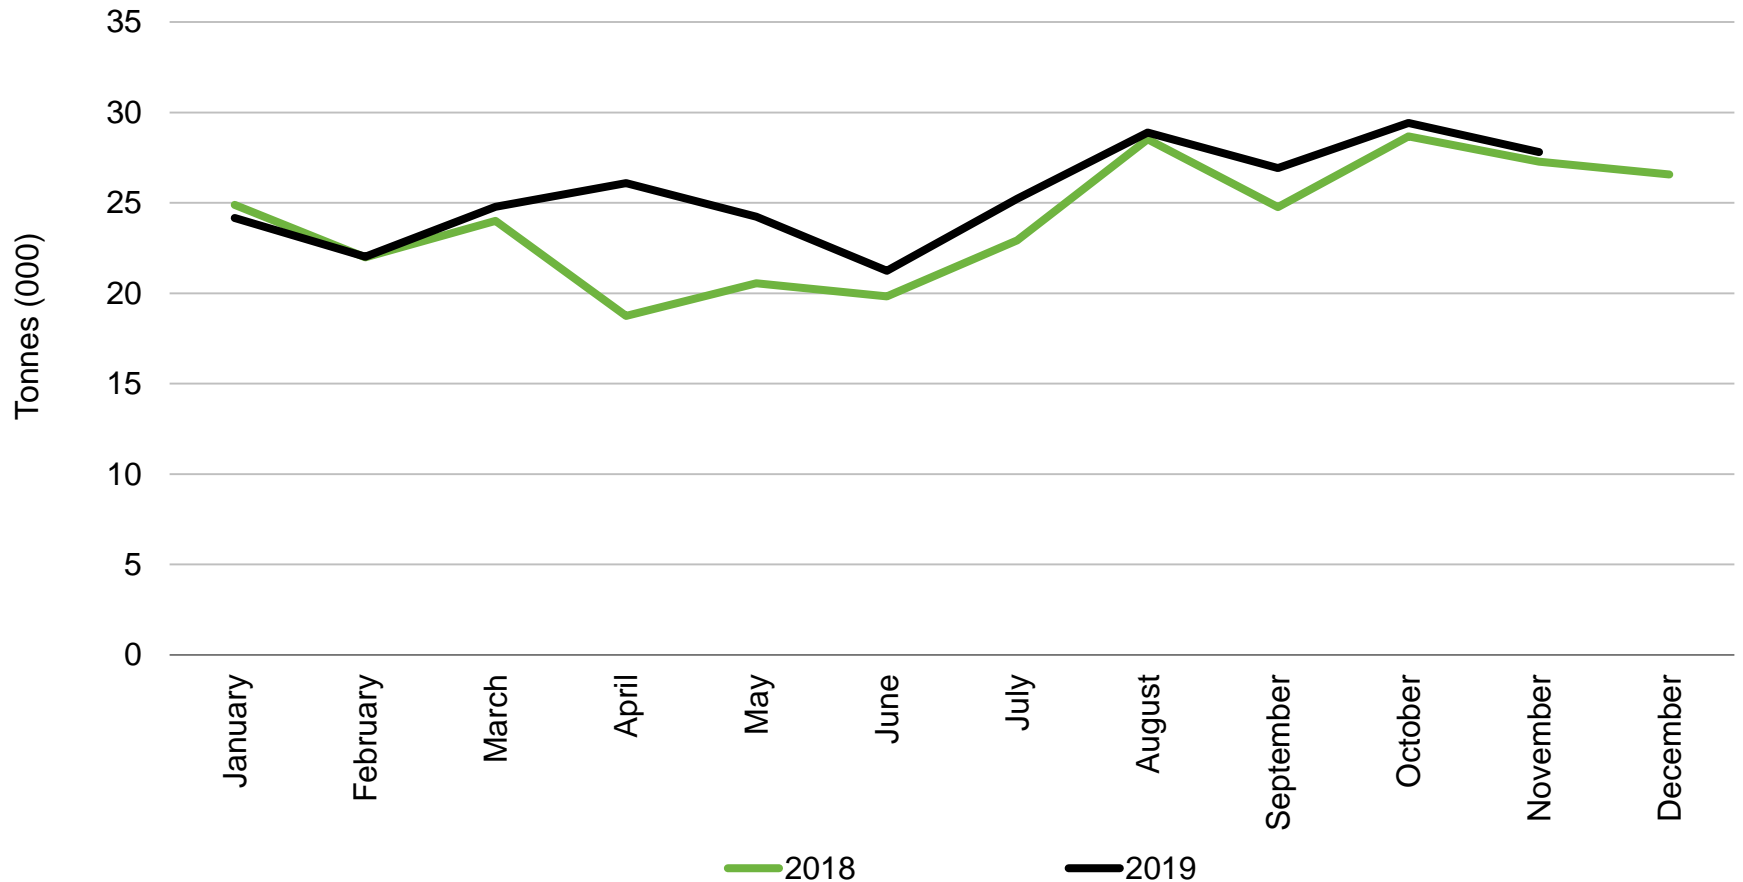

Lamb and Mutton Production

United Kingdom

Source: EBLEX