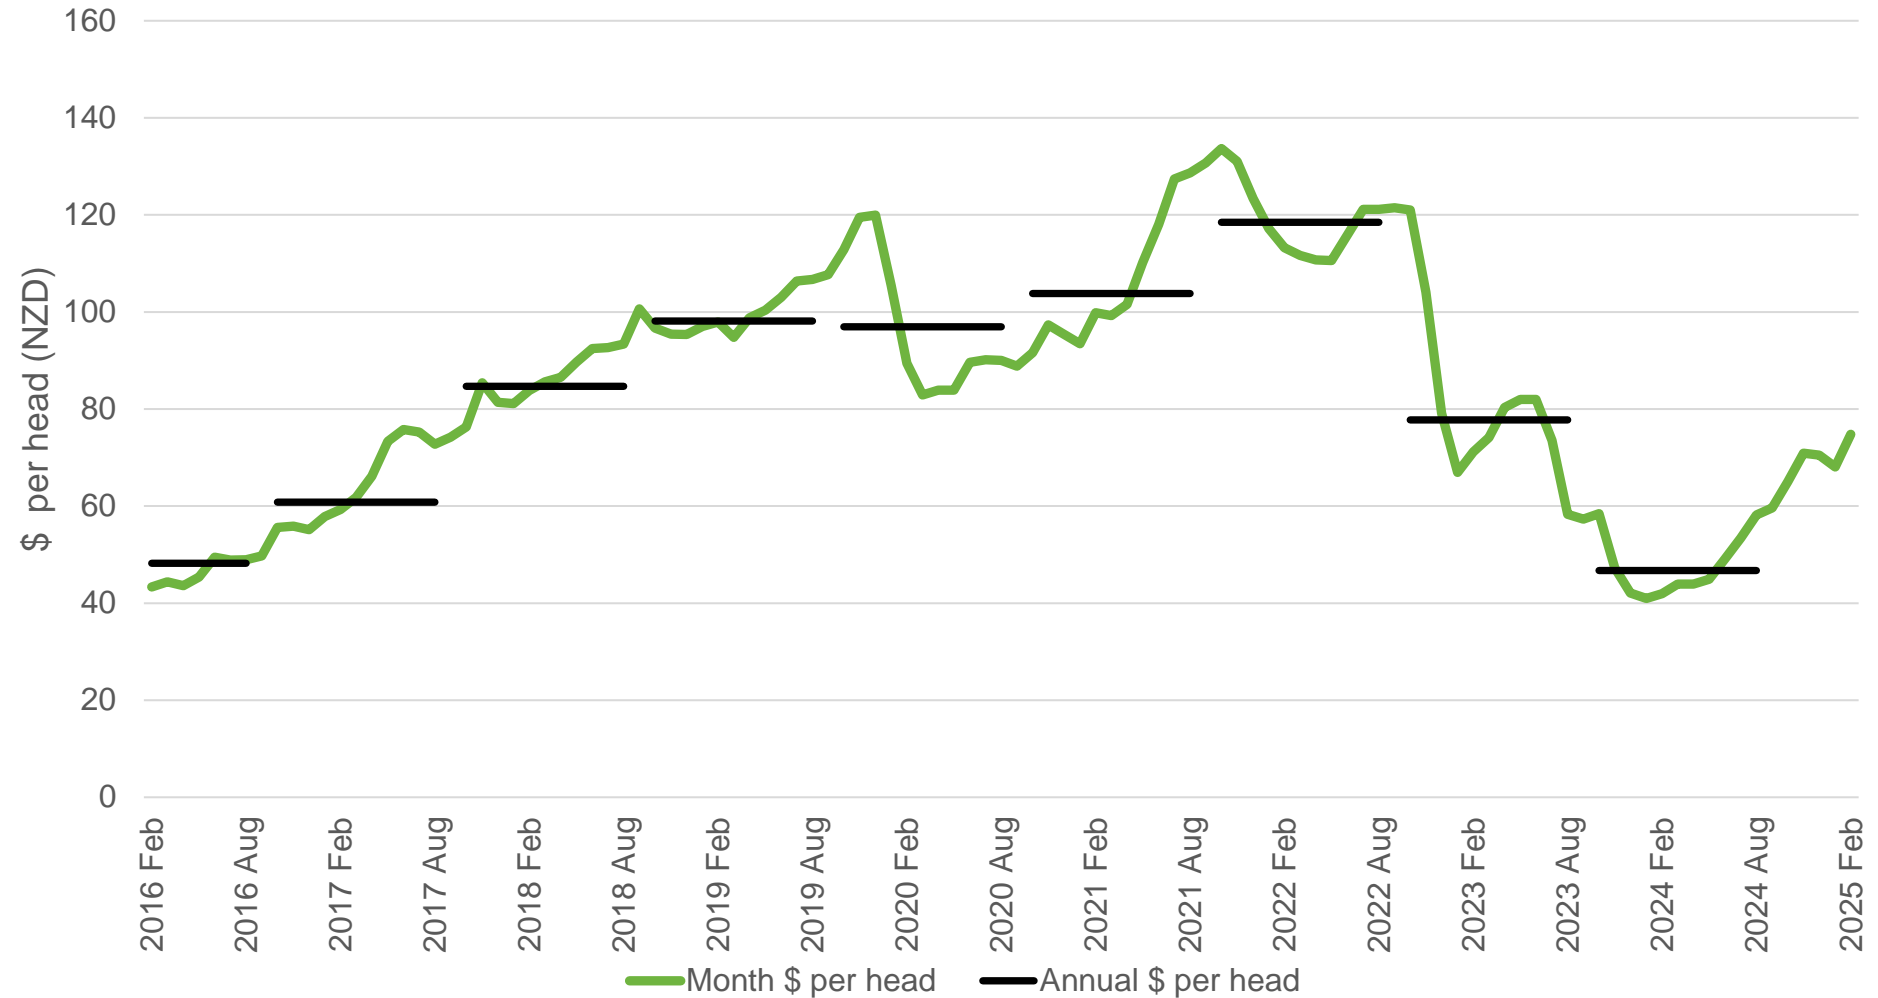

# Mutton Price

## New Zealand – MX1 Grade

Source: Beef + Lamb New Zealand Economic Service