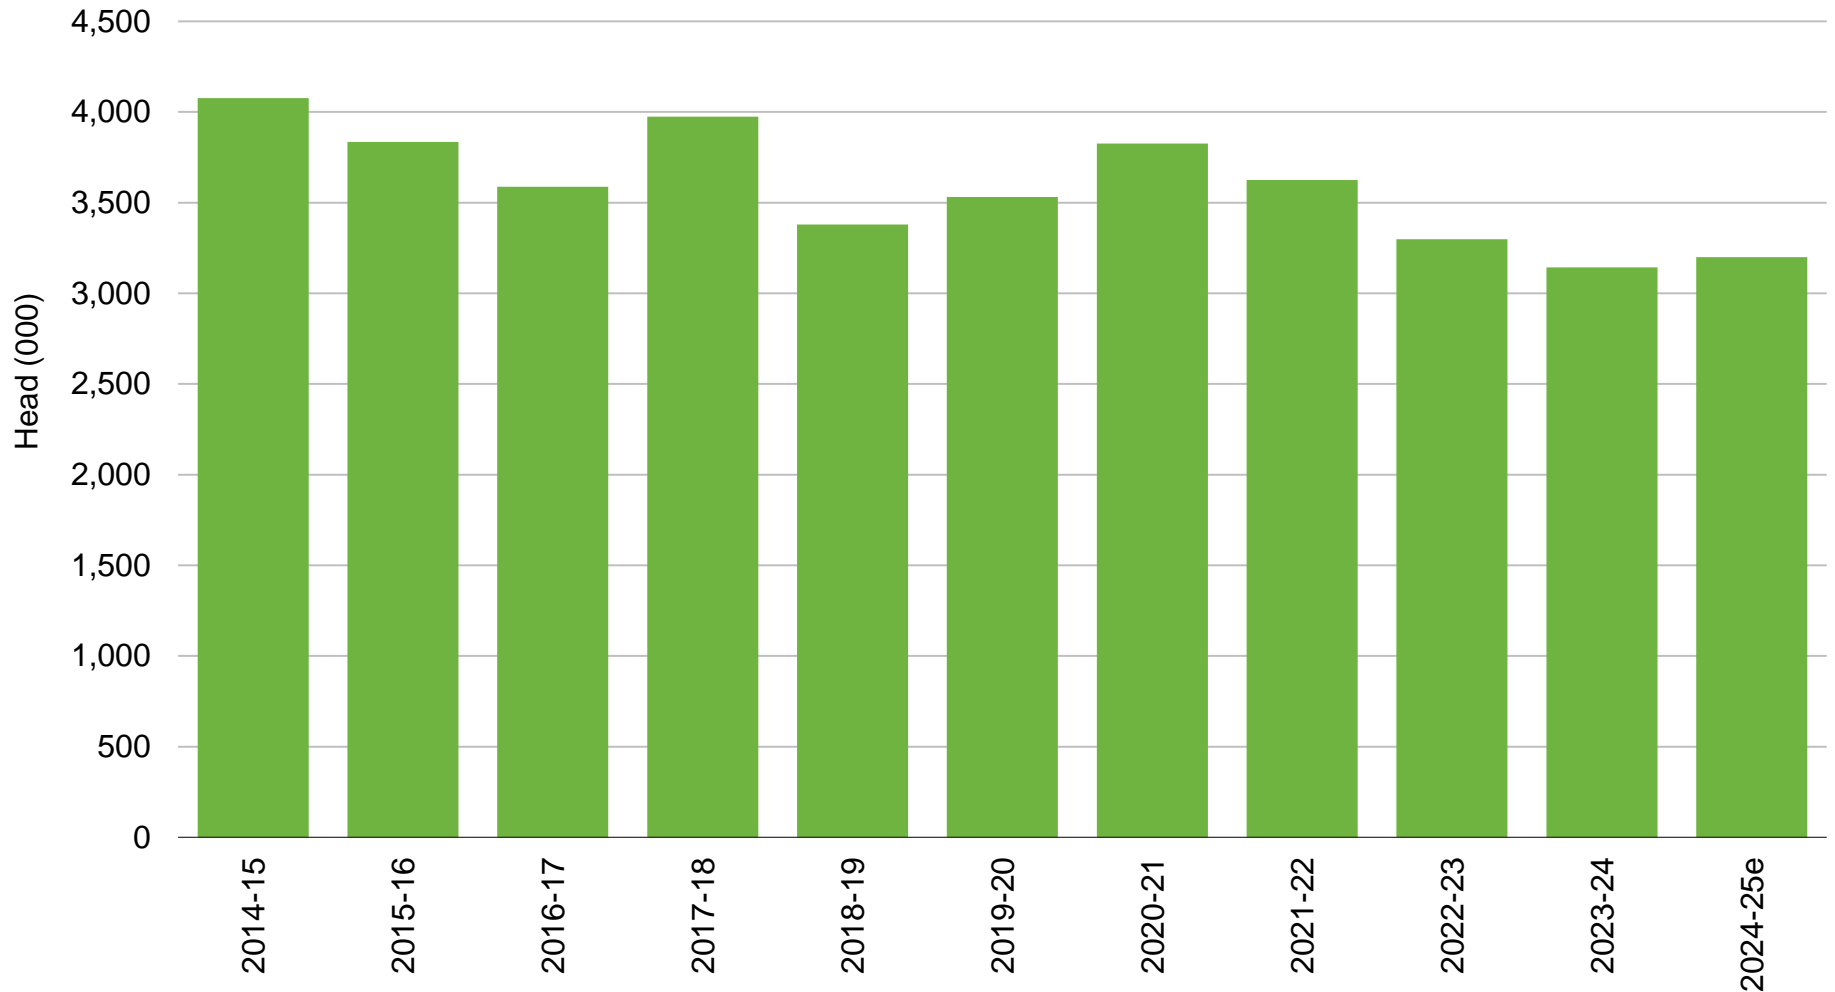

# Export Mutton Slaughter

## New Zealand - Year Ending September

e estimate | Source: Beef + Lamb New Zealand Economic Service | Statistics New Zealand