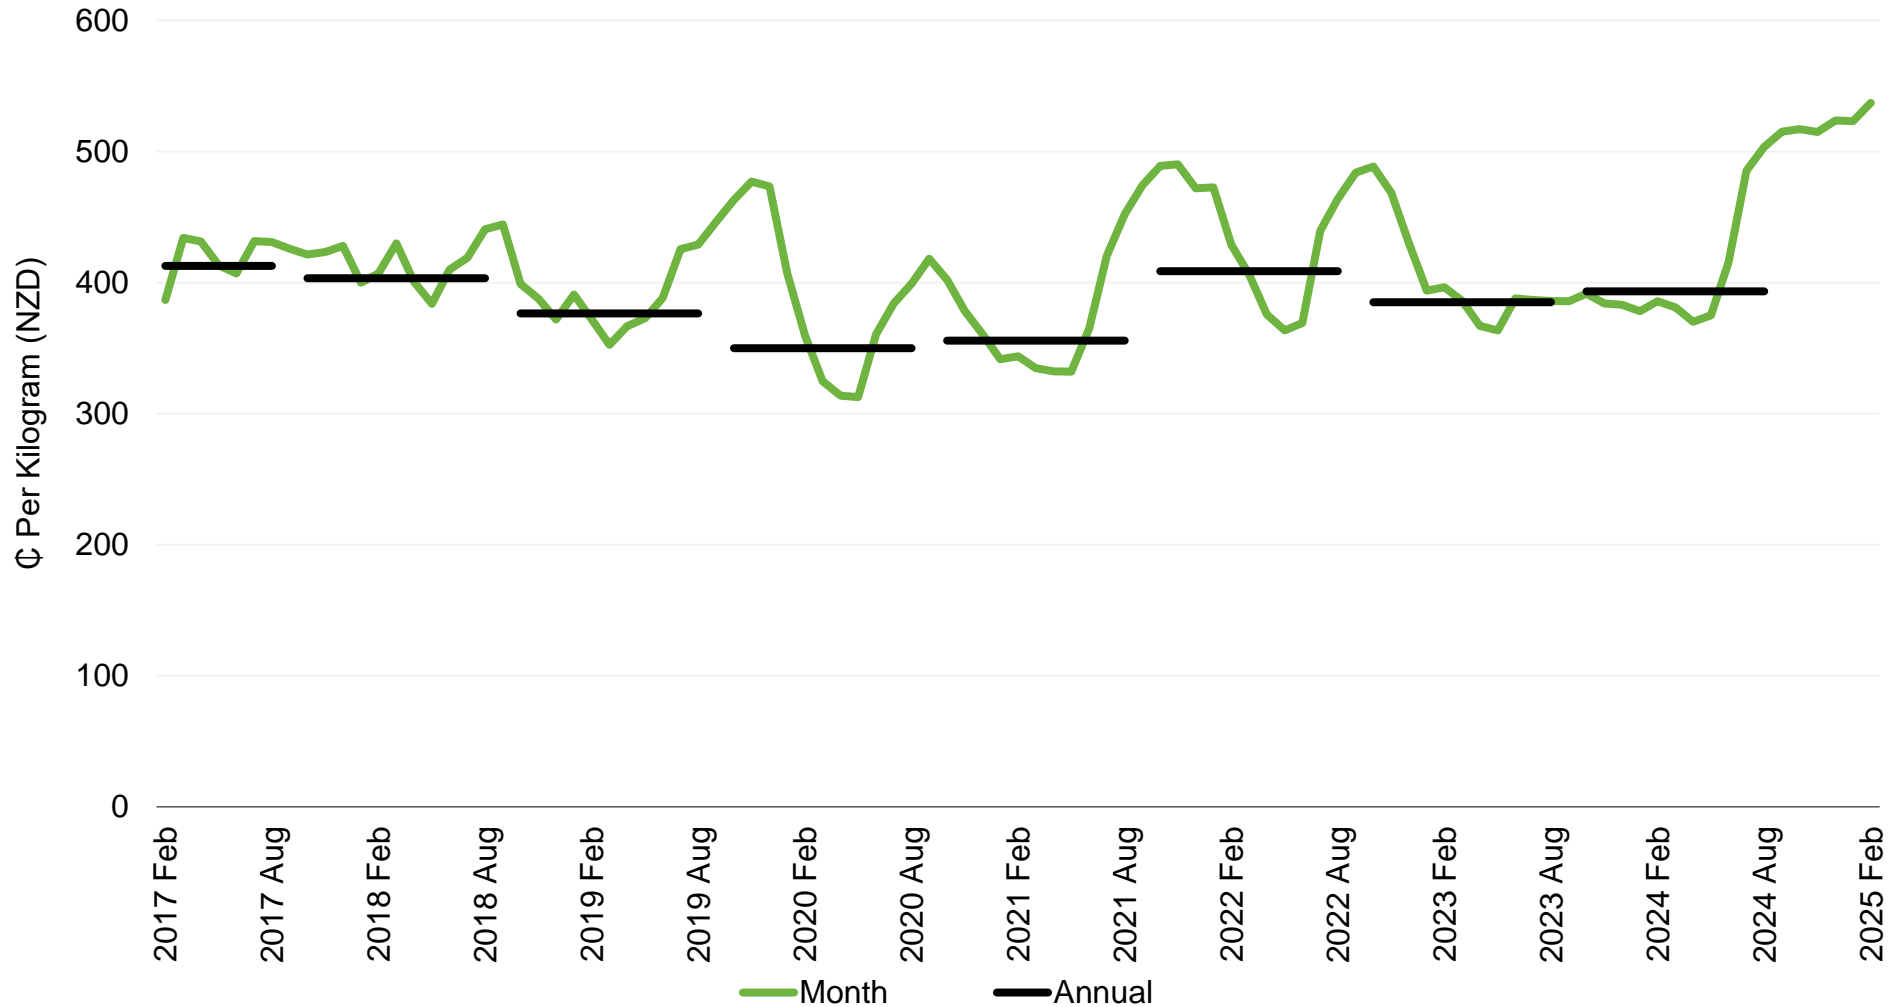

Cow Price

New Zealand – M Grade (170 – 195kg)

Source: Beef + Lamb New Zealand Economic Service