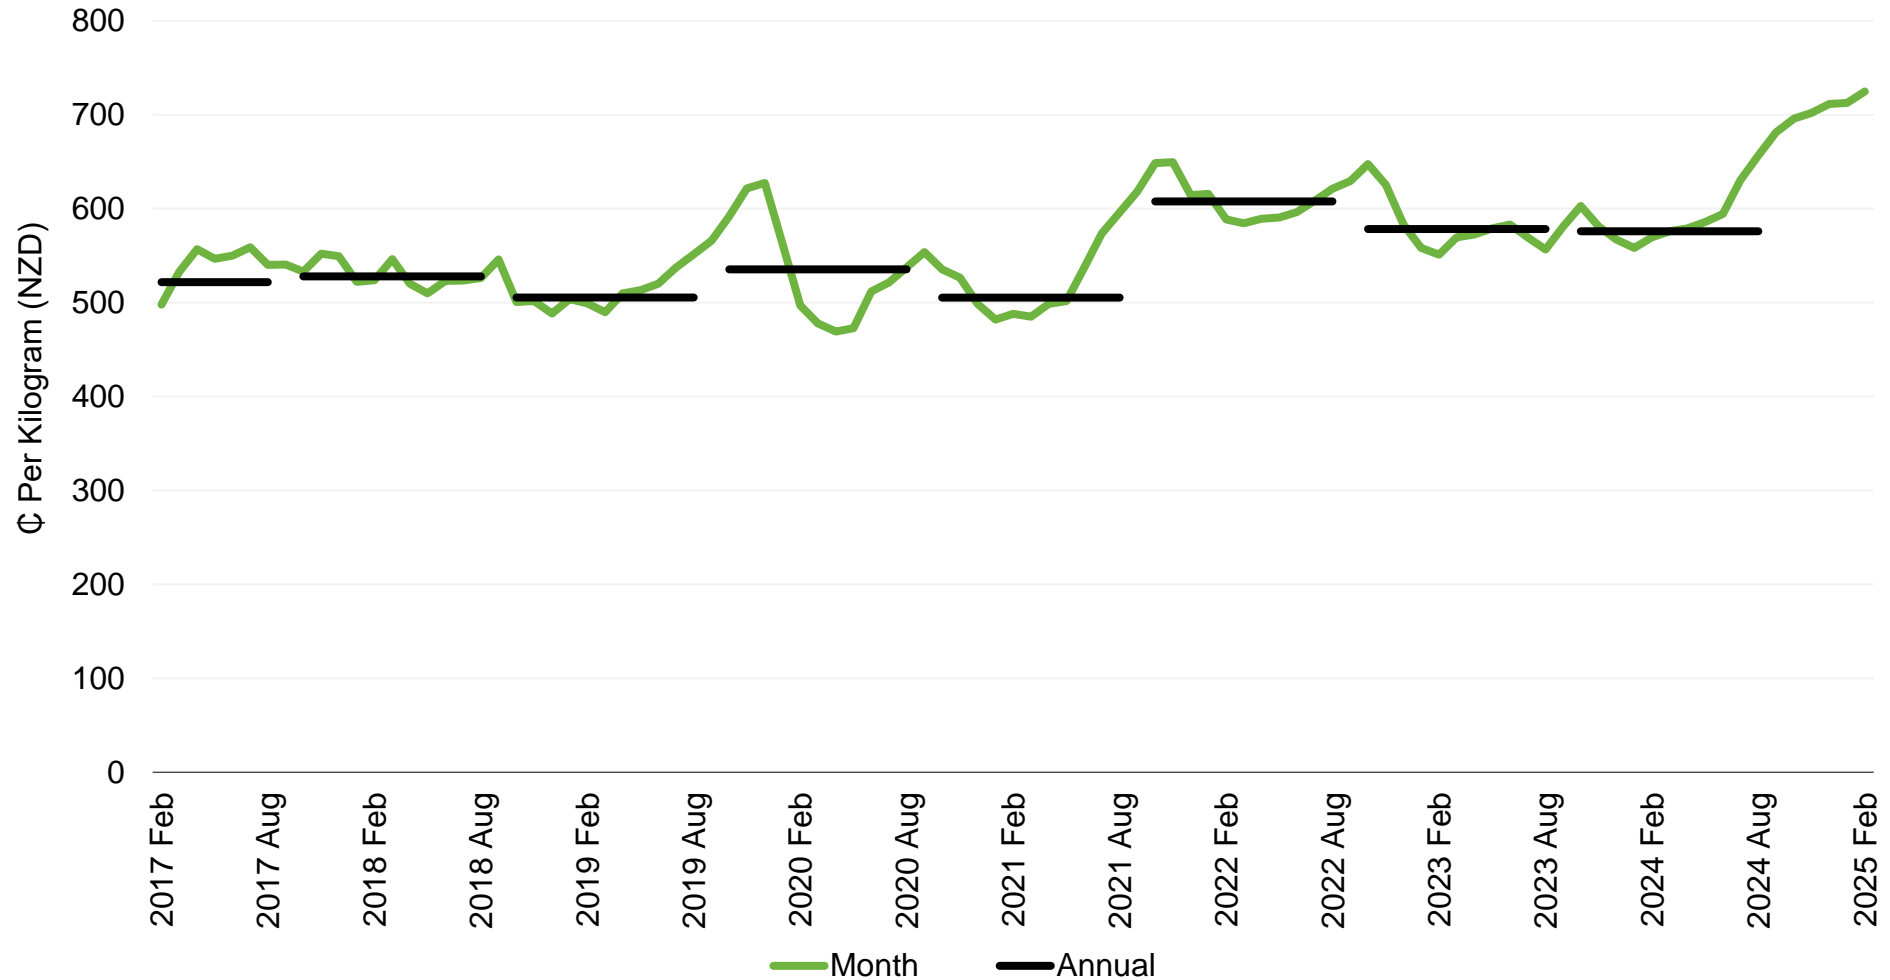

Bull Price

New Zealand – M Grade (270 – 295kg)

Source: Beef + Lamb New Zealand Economic Service