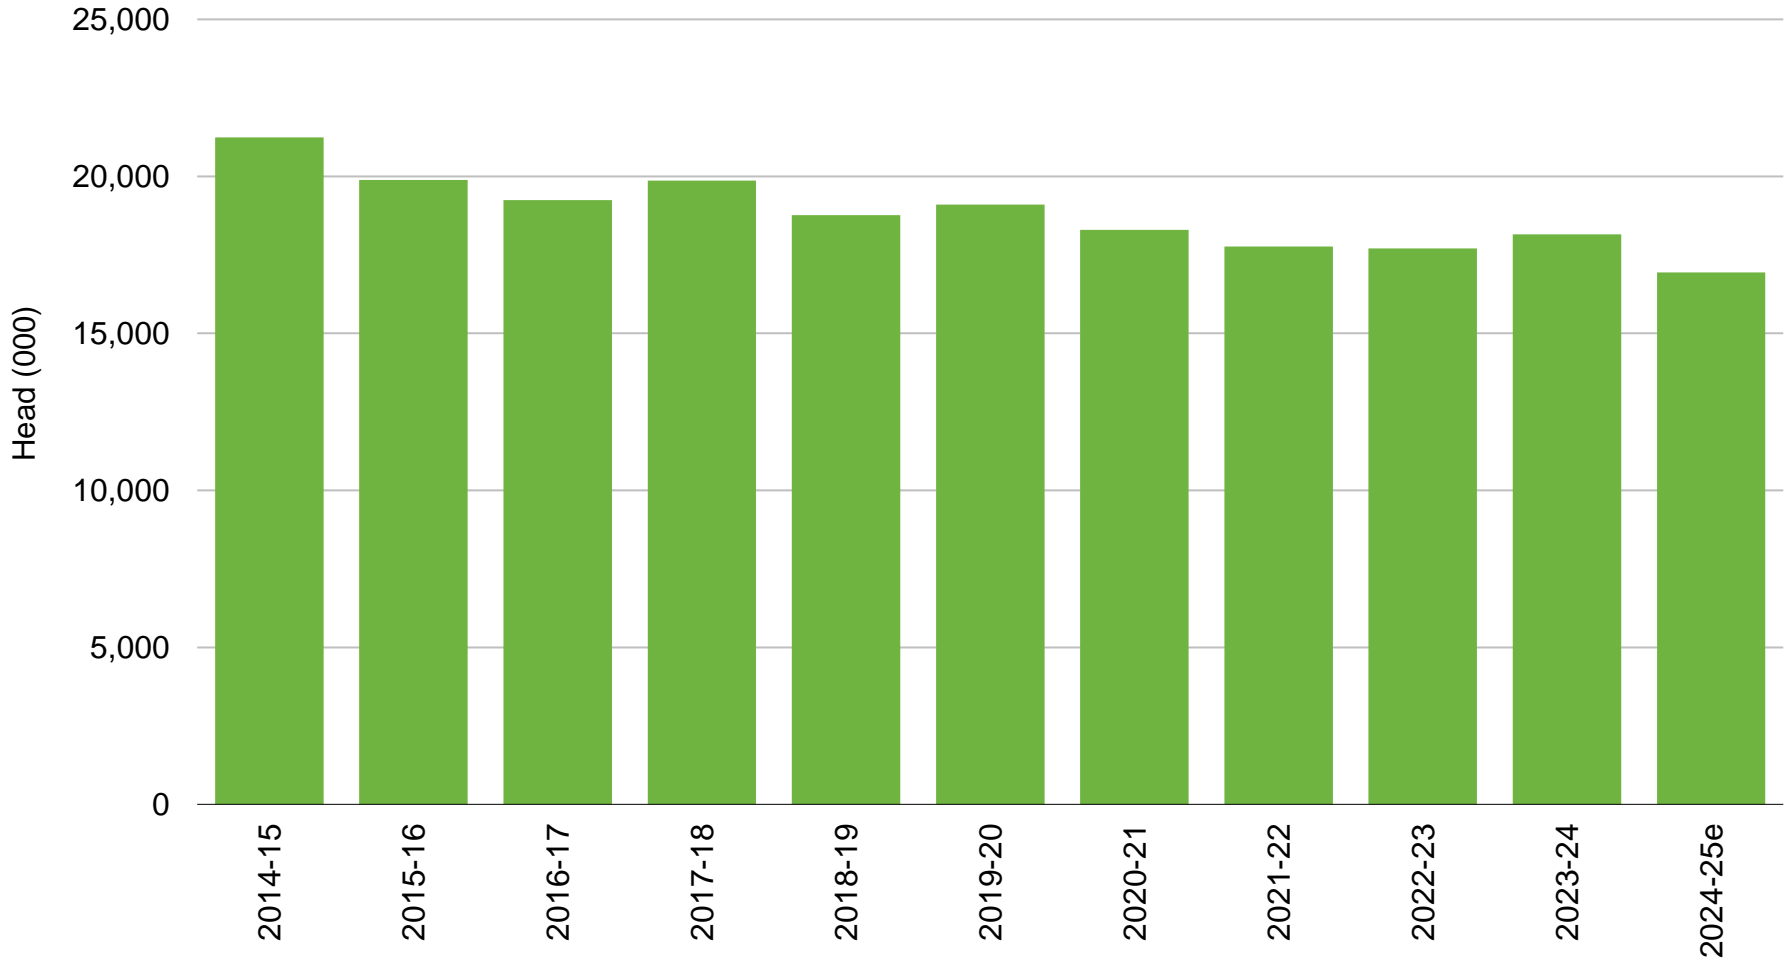

# Export Lamb Slaughter

## New Zealand - Year Ending September

e estimate | Source: Beef + Lamb New Zealand Economic Service | Statistics New Zealand