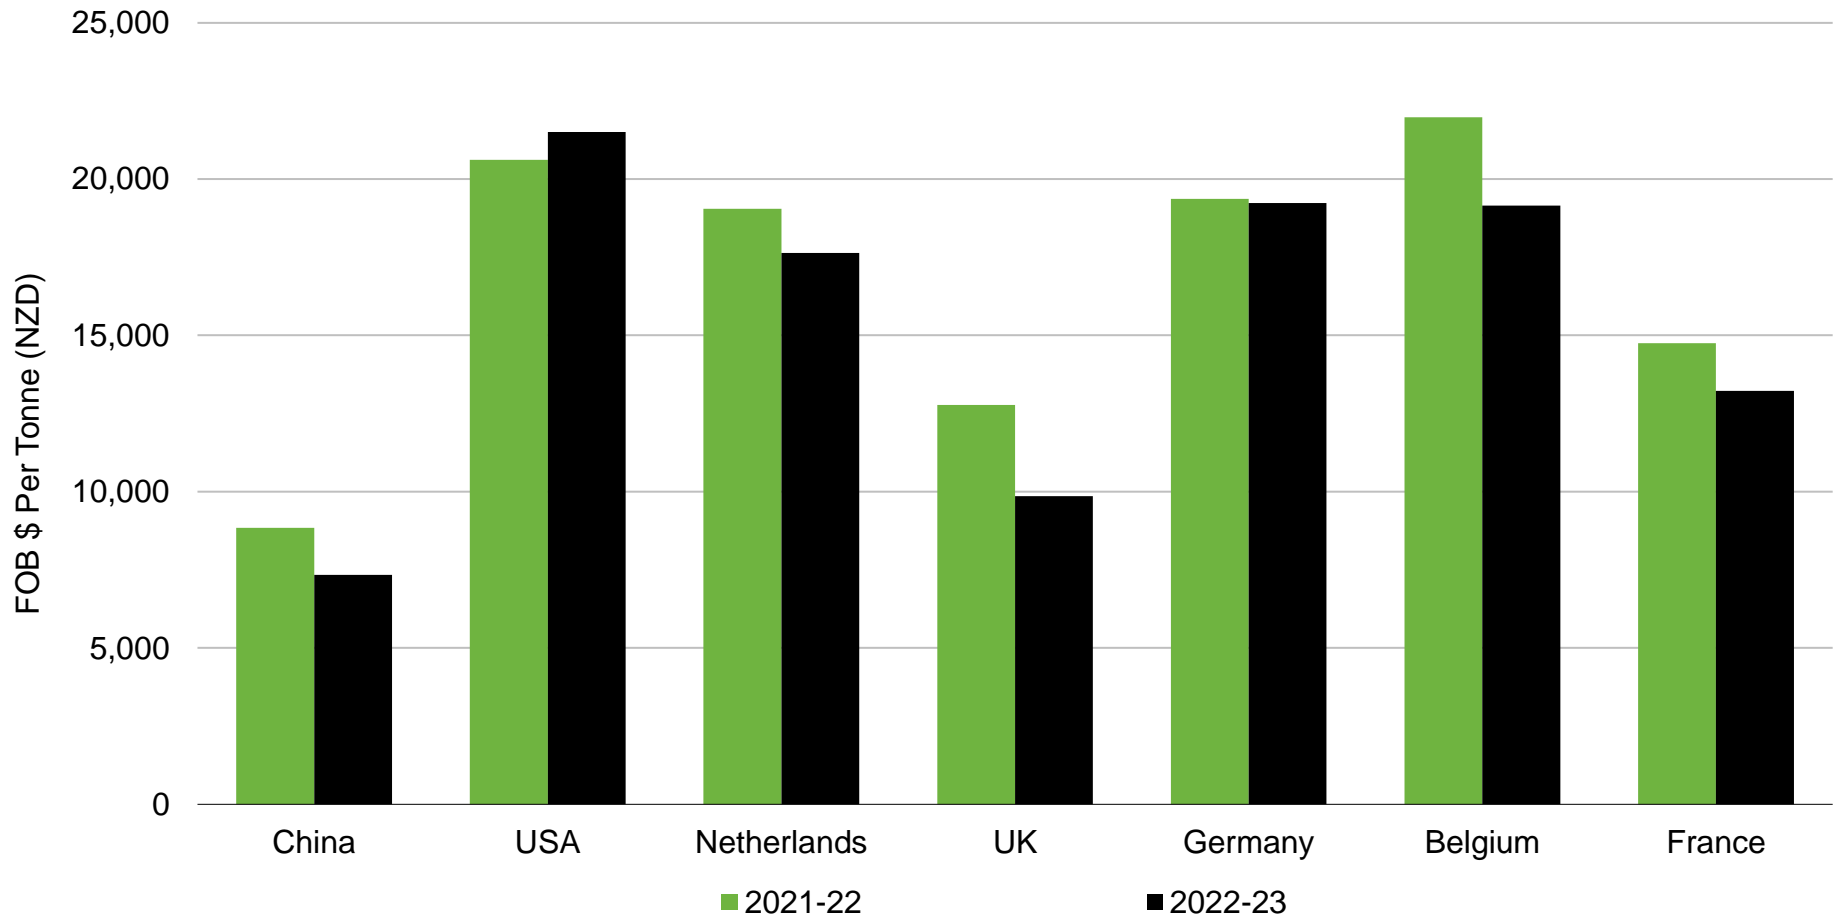

Lamb Exports by Country

New Zealand – Year Ending September (Oct to Sep)

Source: Beef + Lamb New Zealand Economic Service | New Zealand Meat Board