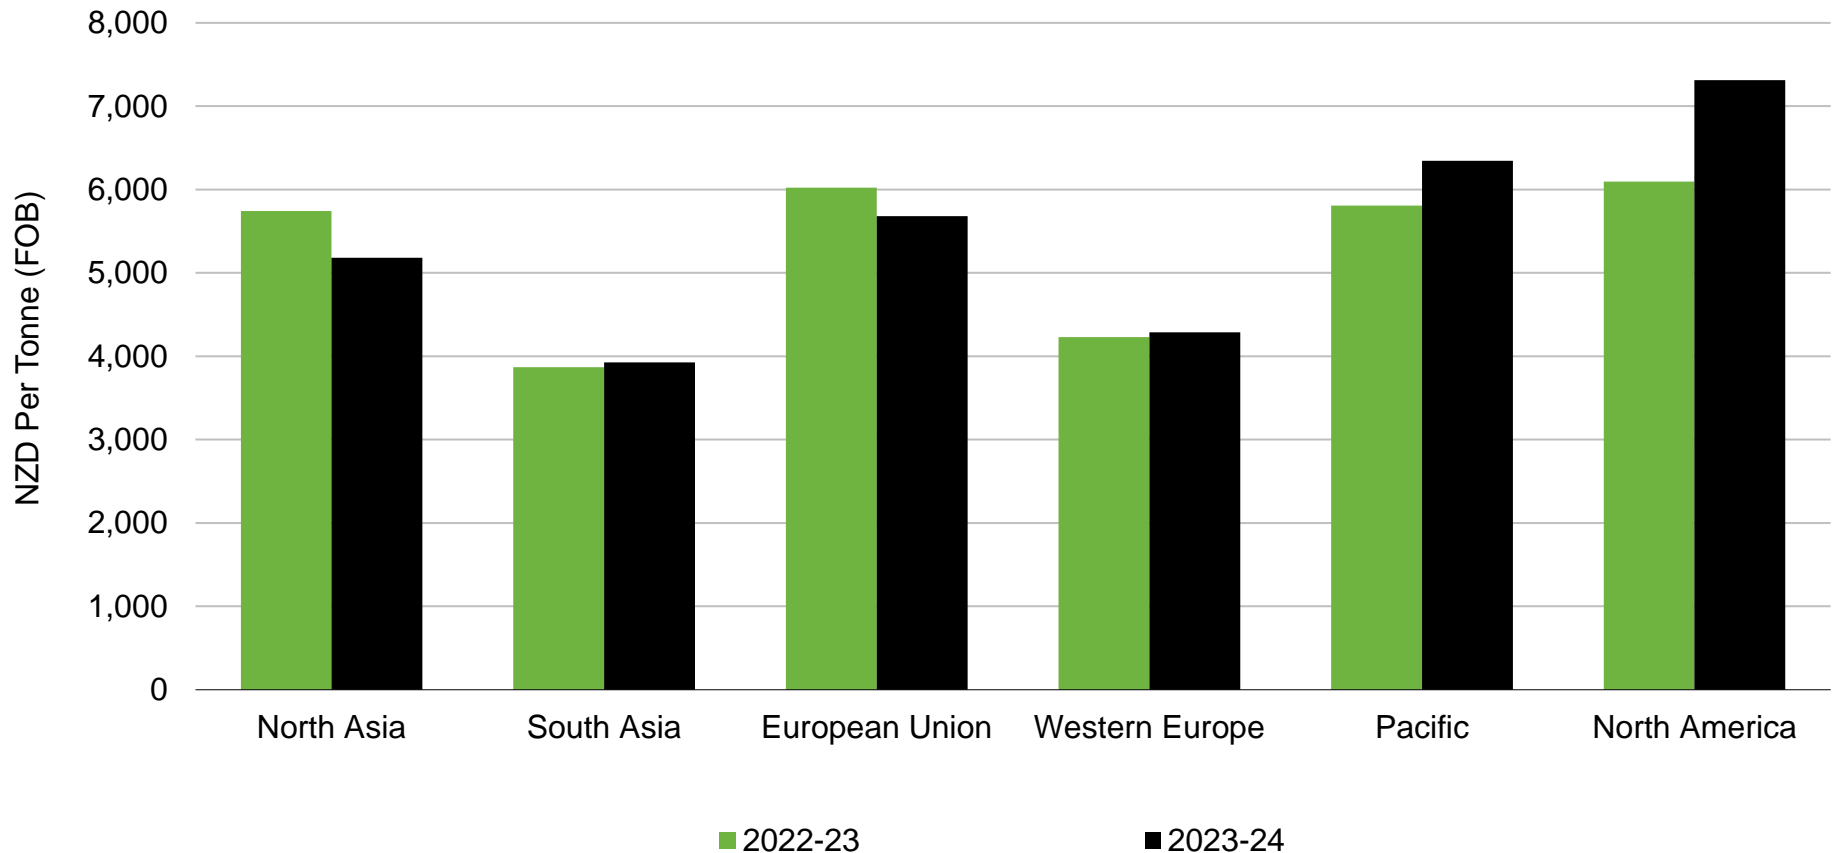

Wool Exports by Region

Clean Equivalent – Year End 30 June (July to June)

Source: Beef + Lamb New Zealand Economic Service | Statistics New Zealand