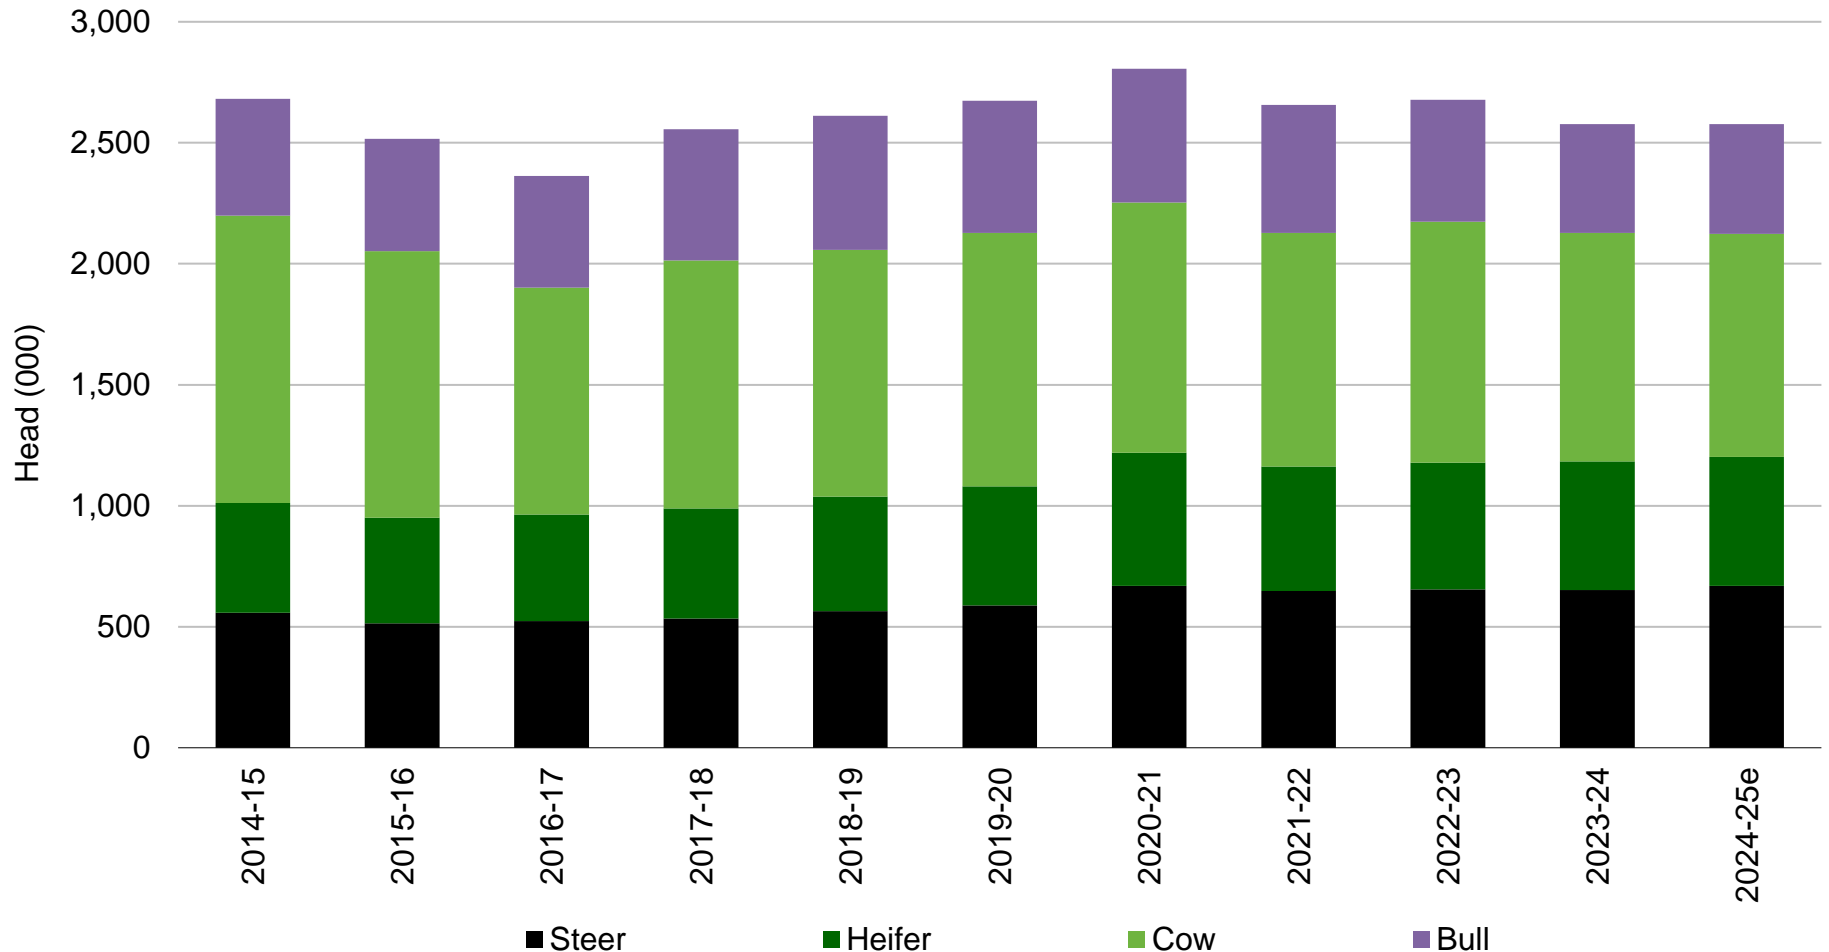

# Export Cattle Slaughter

## New Zealand - Year Ending September

e estimate | Source: Beef + Lamb New Zealand Economic Service | New Zealand Meat Board