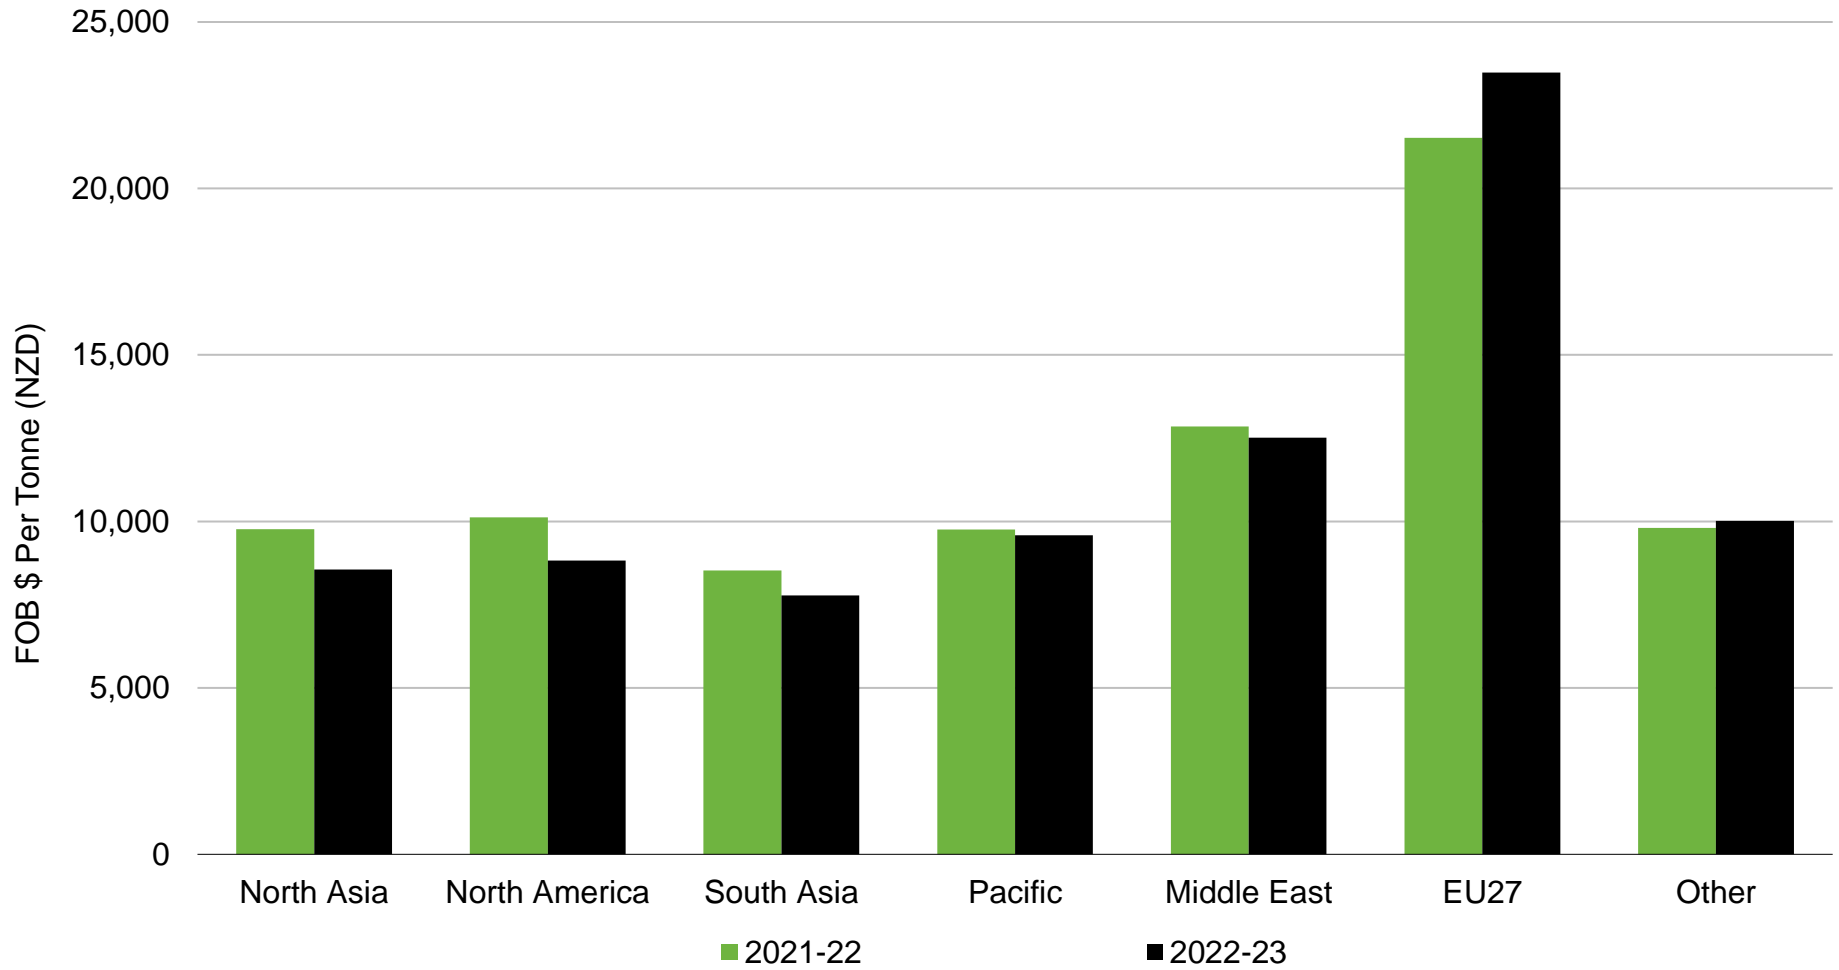

Beef Exports by Region

New Zealand – Year Ending September (Oct to Sep)

Source: Beef + Lamb New Zealand Economic Service | New Zealand Meat Board