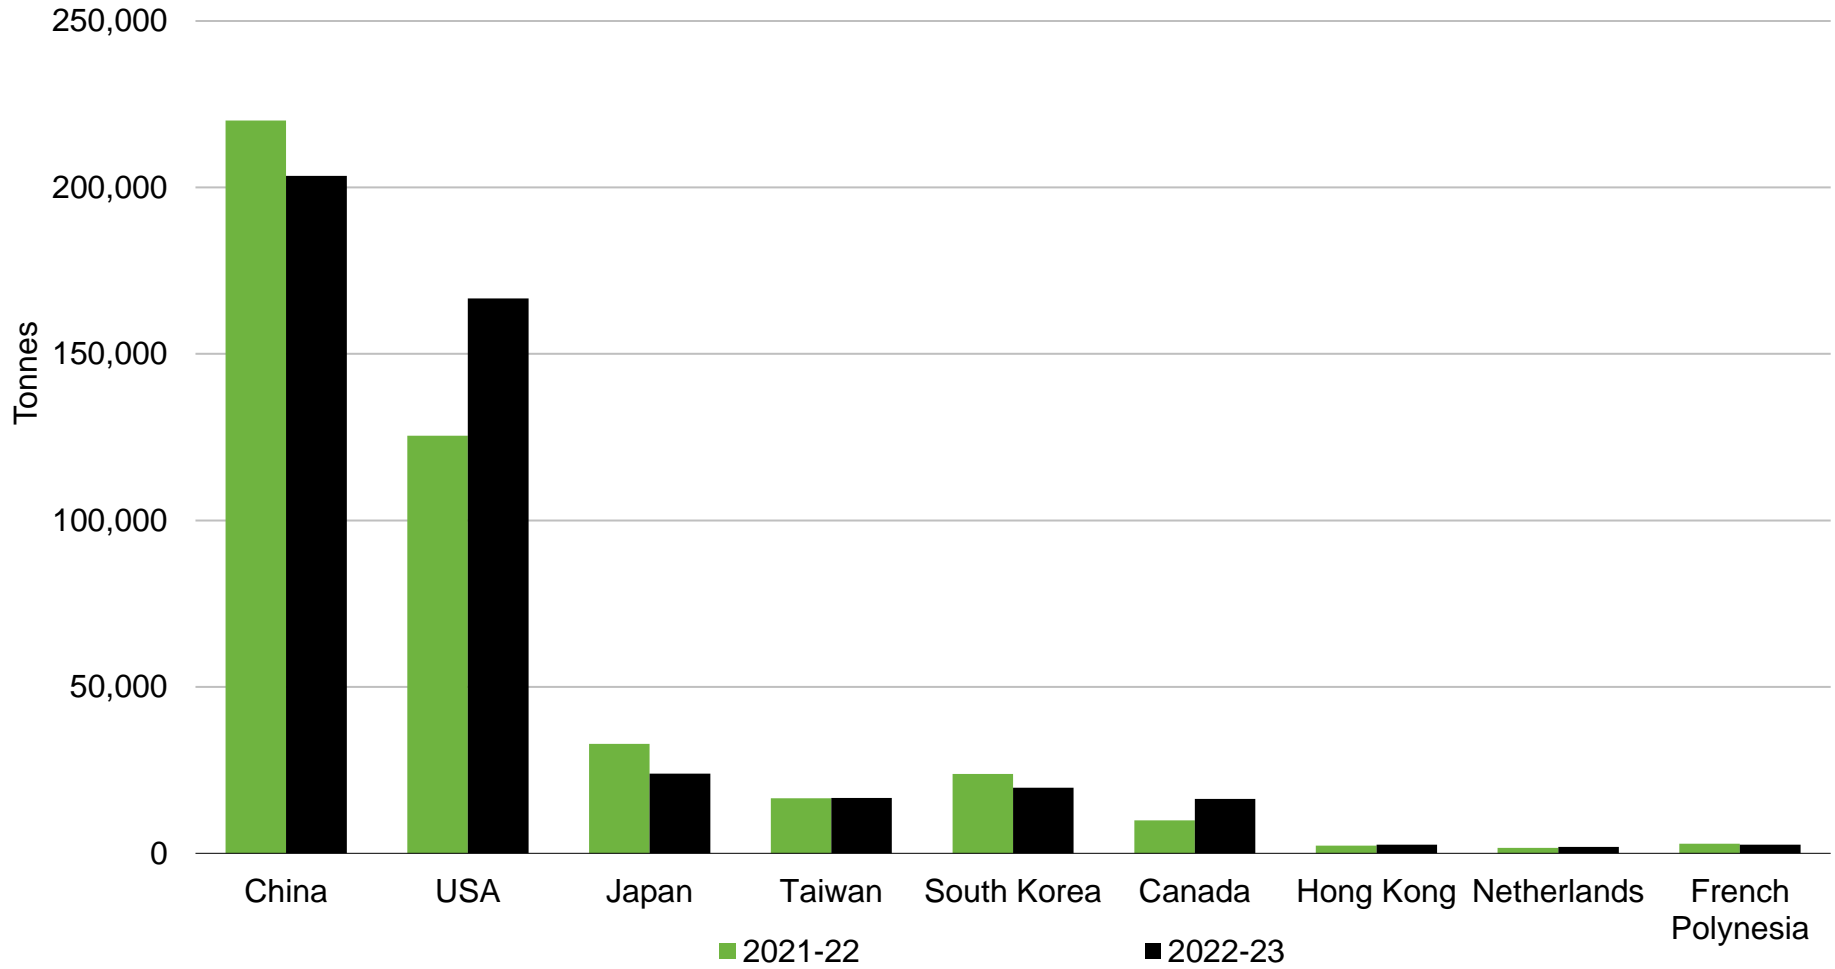

Beef Exports by Country

New Zealand – Year Ending September (Oct to Sep)

Source: Beef + Lamb New Zealand Economic Service | New Zealand Meat Board