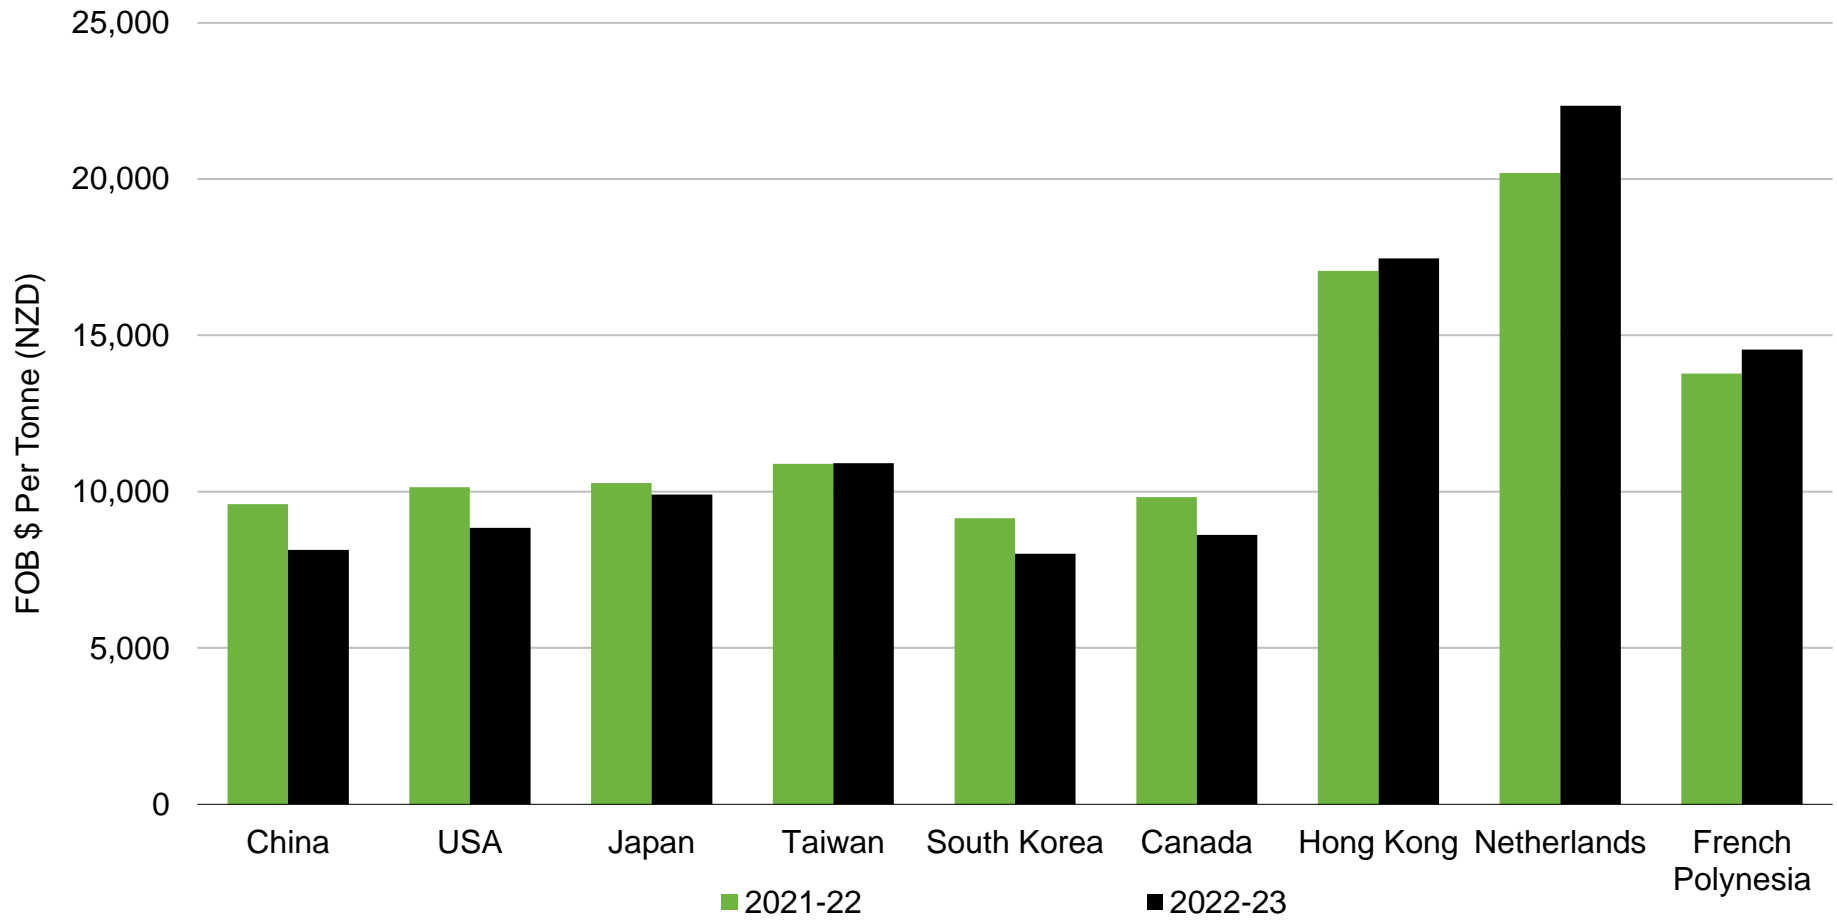

# Beef Exports by Country

## New Zealand – Year Ending September (Oct to Sep)

Source: Beef + Lamb New Zealand Economic Service | New Zealand Meat Board