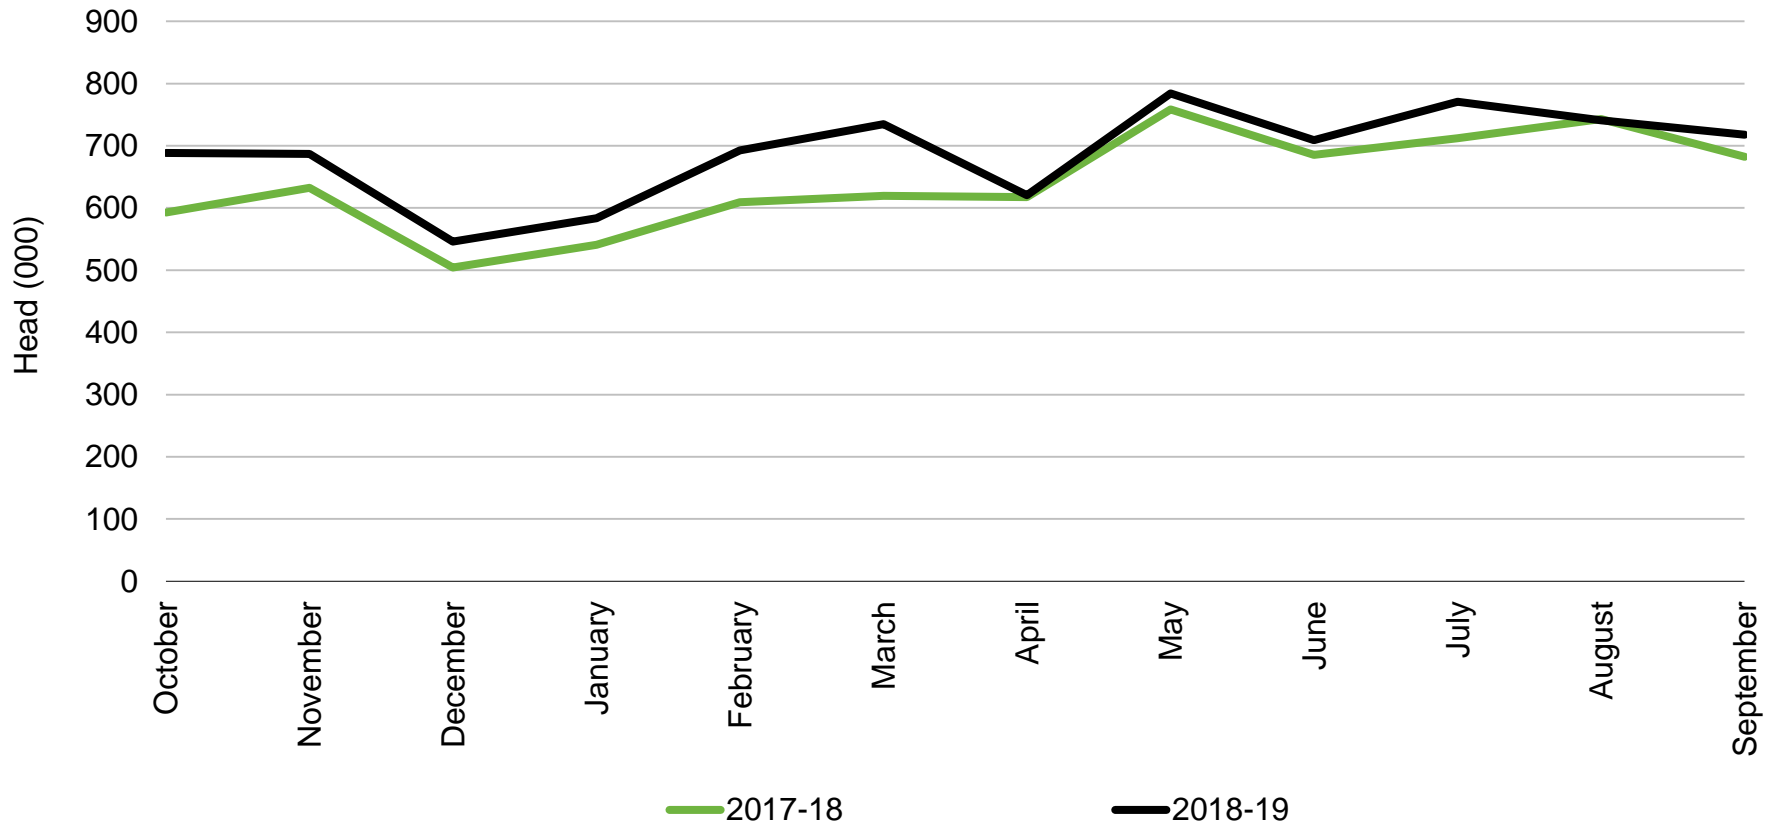

Beef Slaughter

Australia – Excluding Veal

Source: Beef + Lamb New Zealand Economic Service | Australian Bureau of Statistics