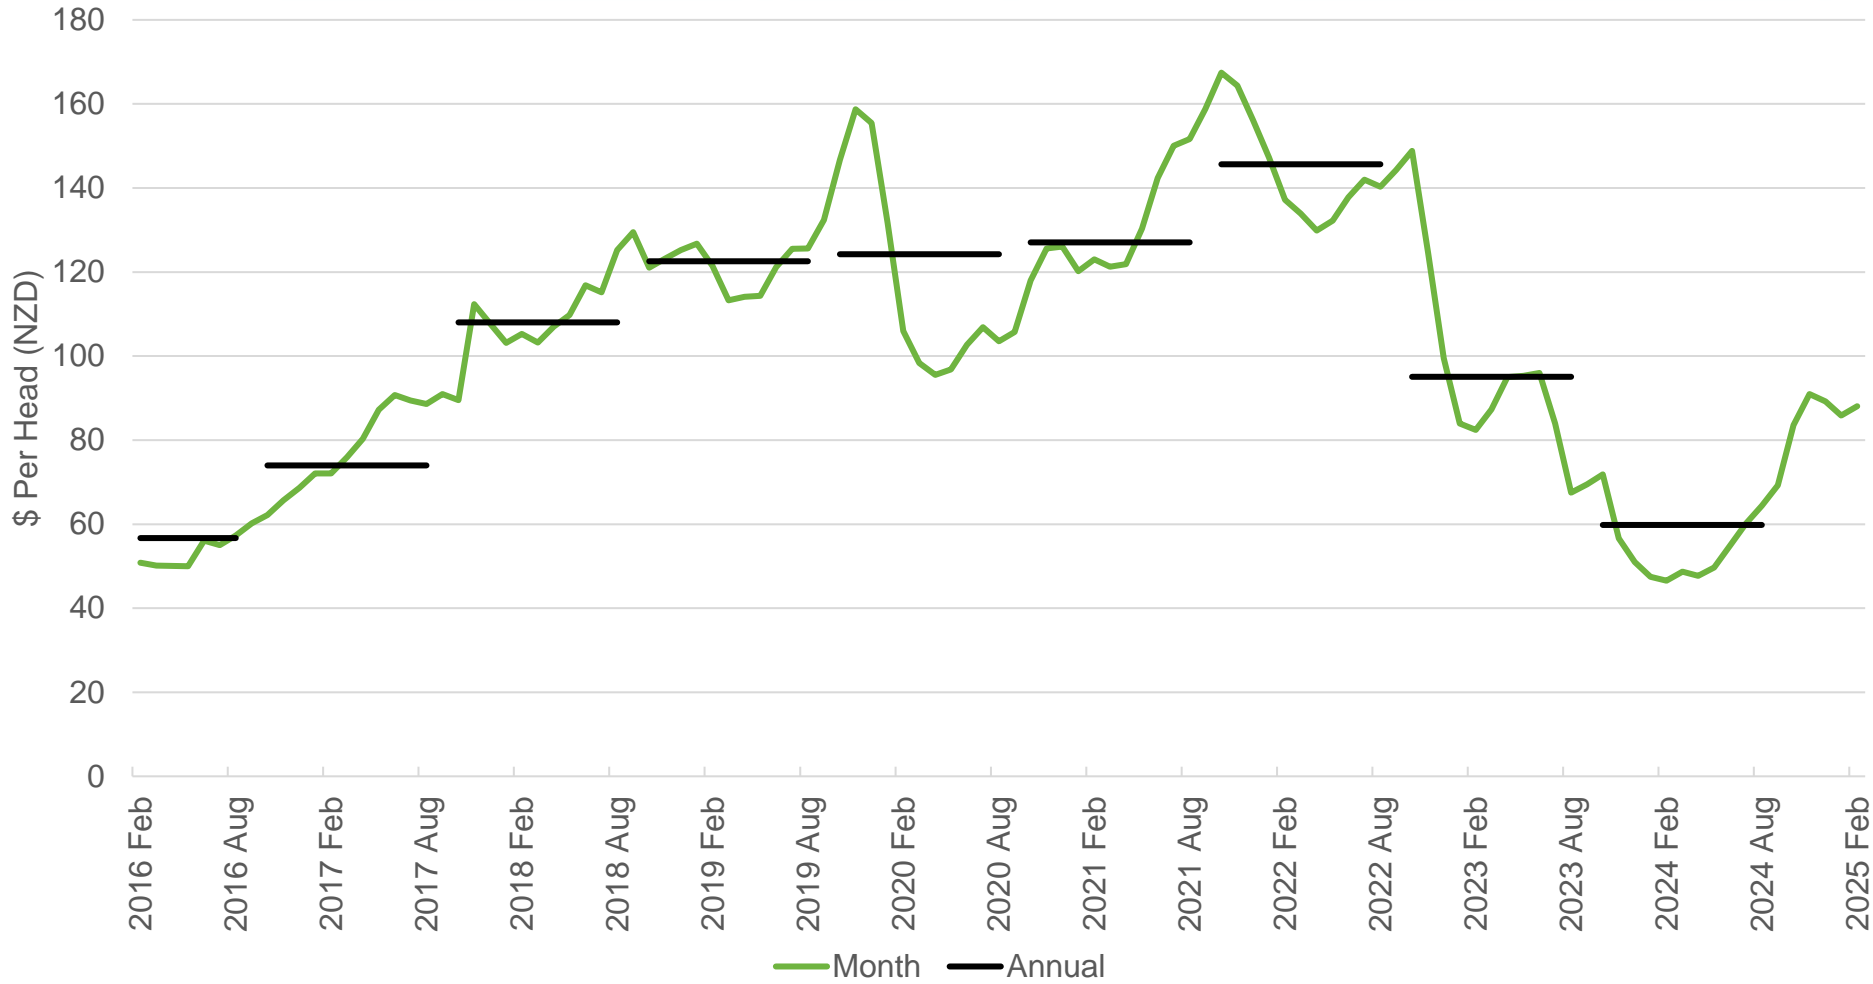

Mutton Price

New Zealand – All Grades

Source: Beef + Lamb New Zealand Economic Service