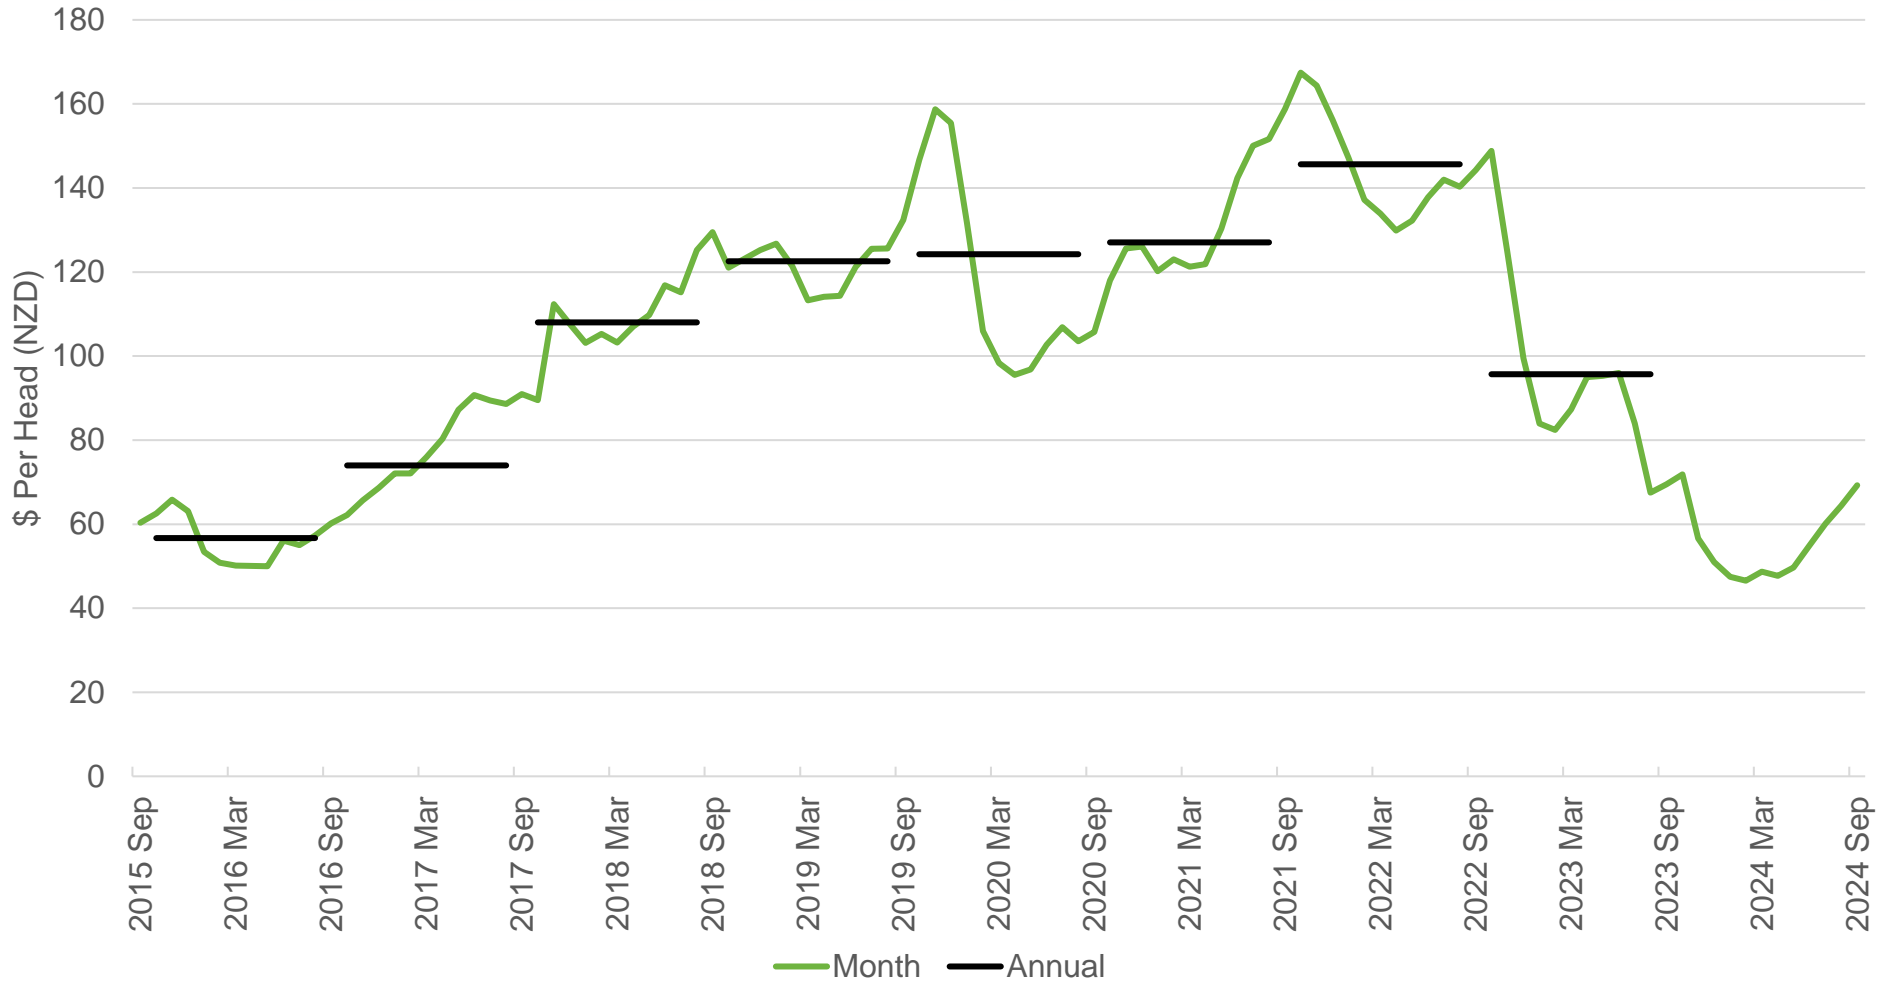

Mutton Price

New Zealand – All Grades

Source: Beef + Lamb New Zealand Economic Service