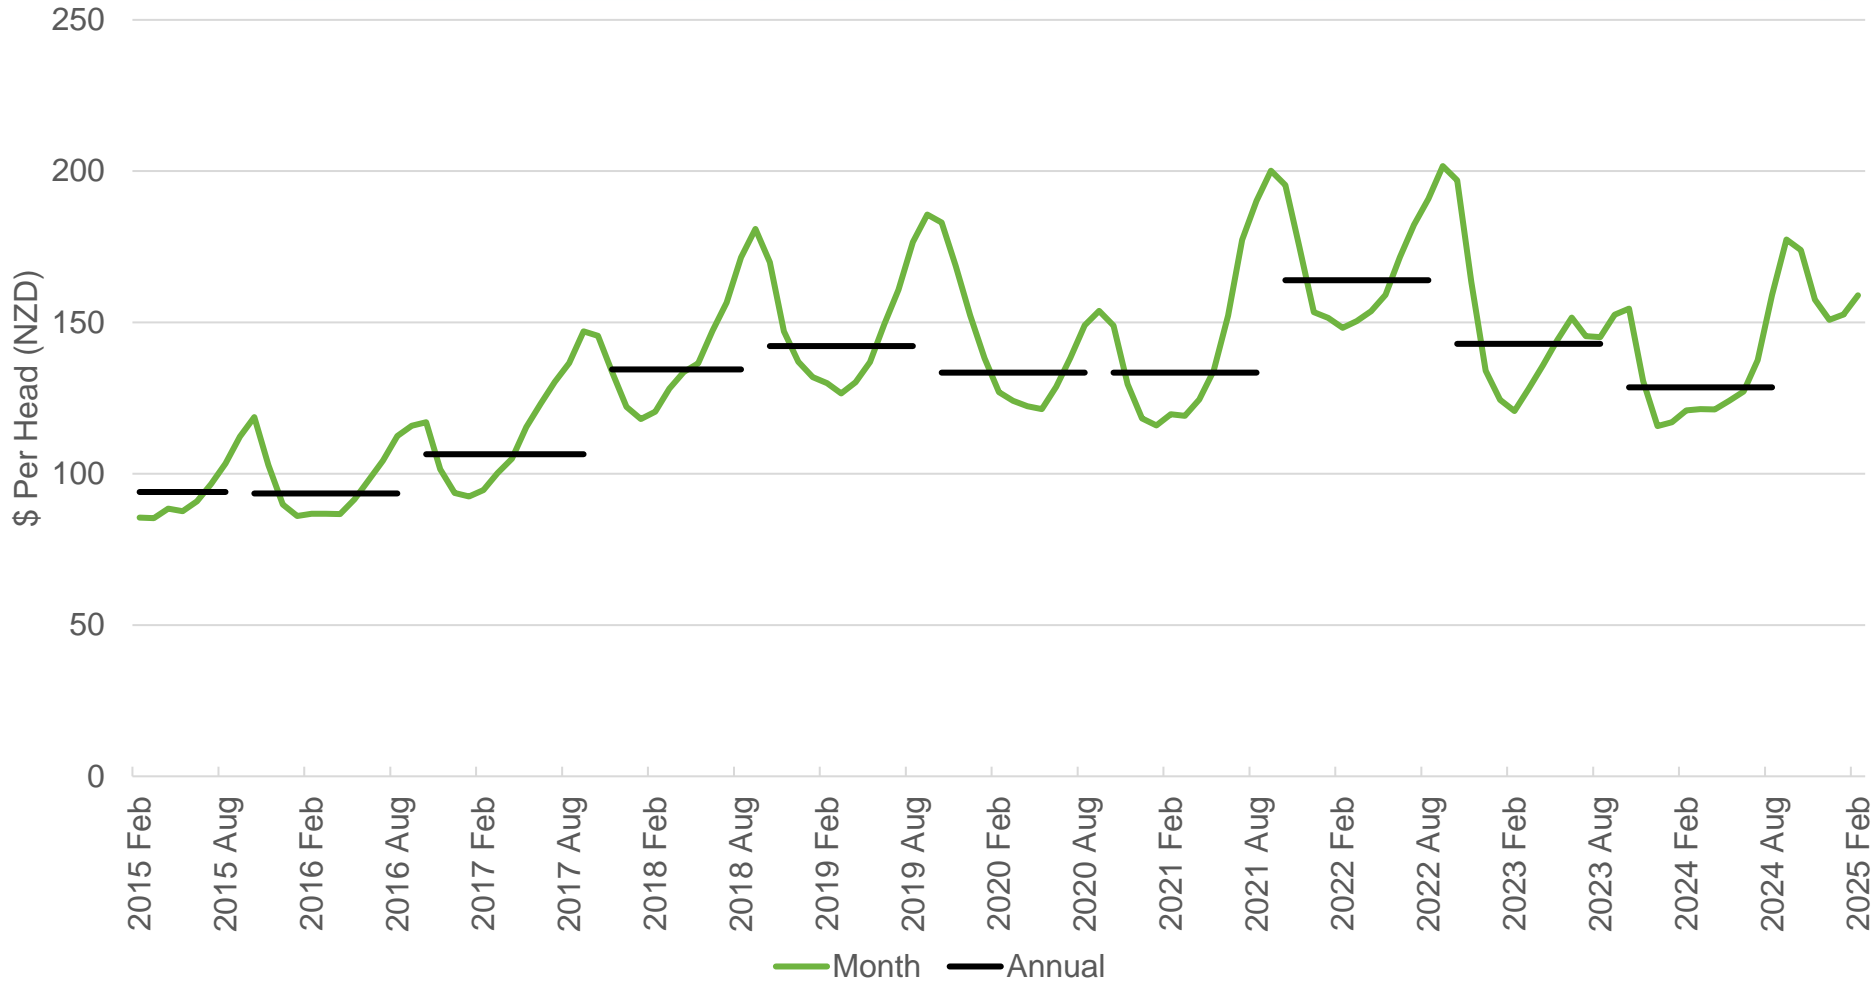

Lamb Price

New Zealand – All Grades

Source: Beef + Lamb New Zealand Economic Service