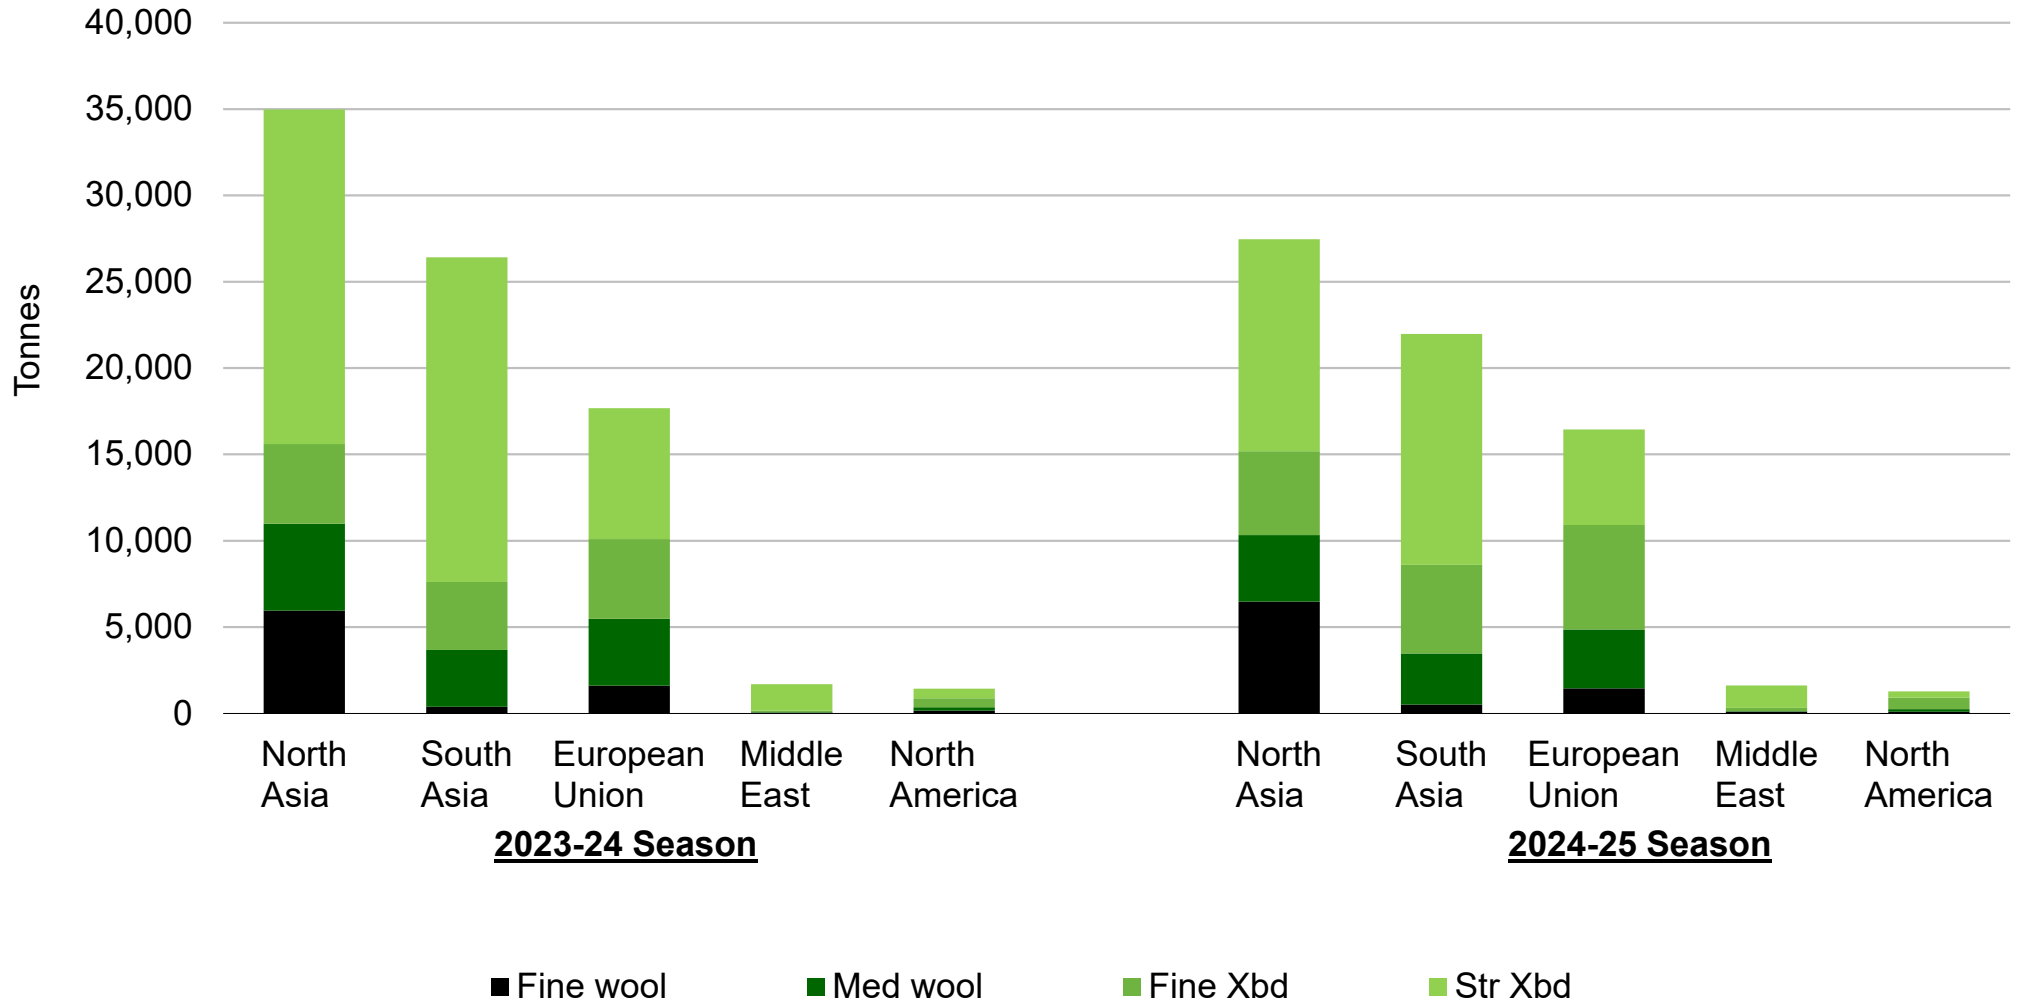

# Wool Exports by Region

## Clean Equivalent – Year End 30 June (July to June)

Source: Beef + Lamb New Zealand Economic Service | Statistics New Zealand