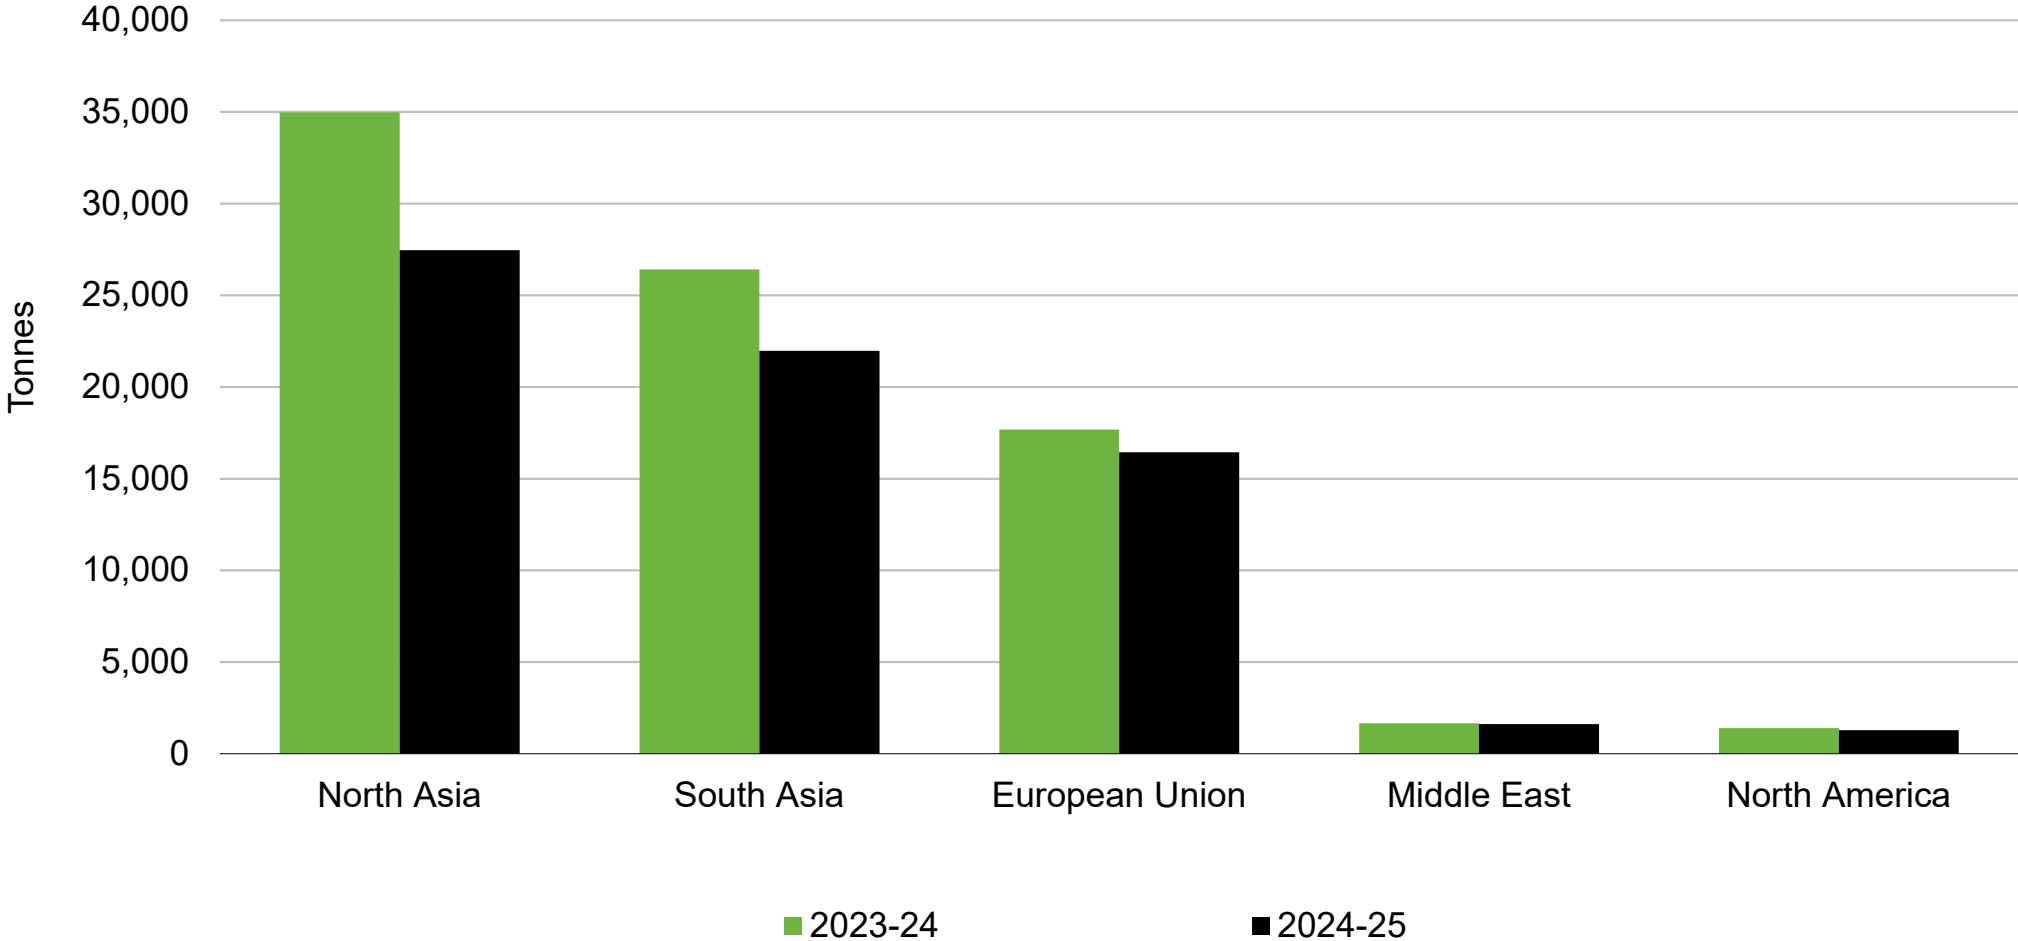

Wool Exports by Region

Clean Equivalent – Year End 30 June (July to June)

Source: Beef + Lamb New Zealand Economic Service | Statistics New Zealand