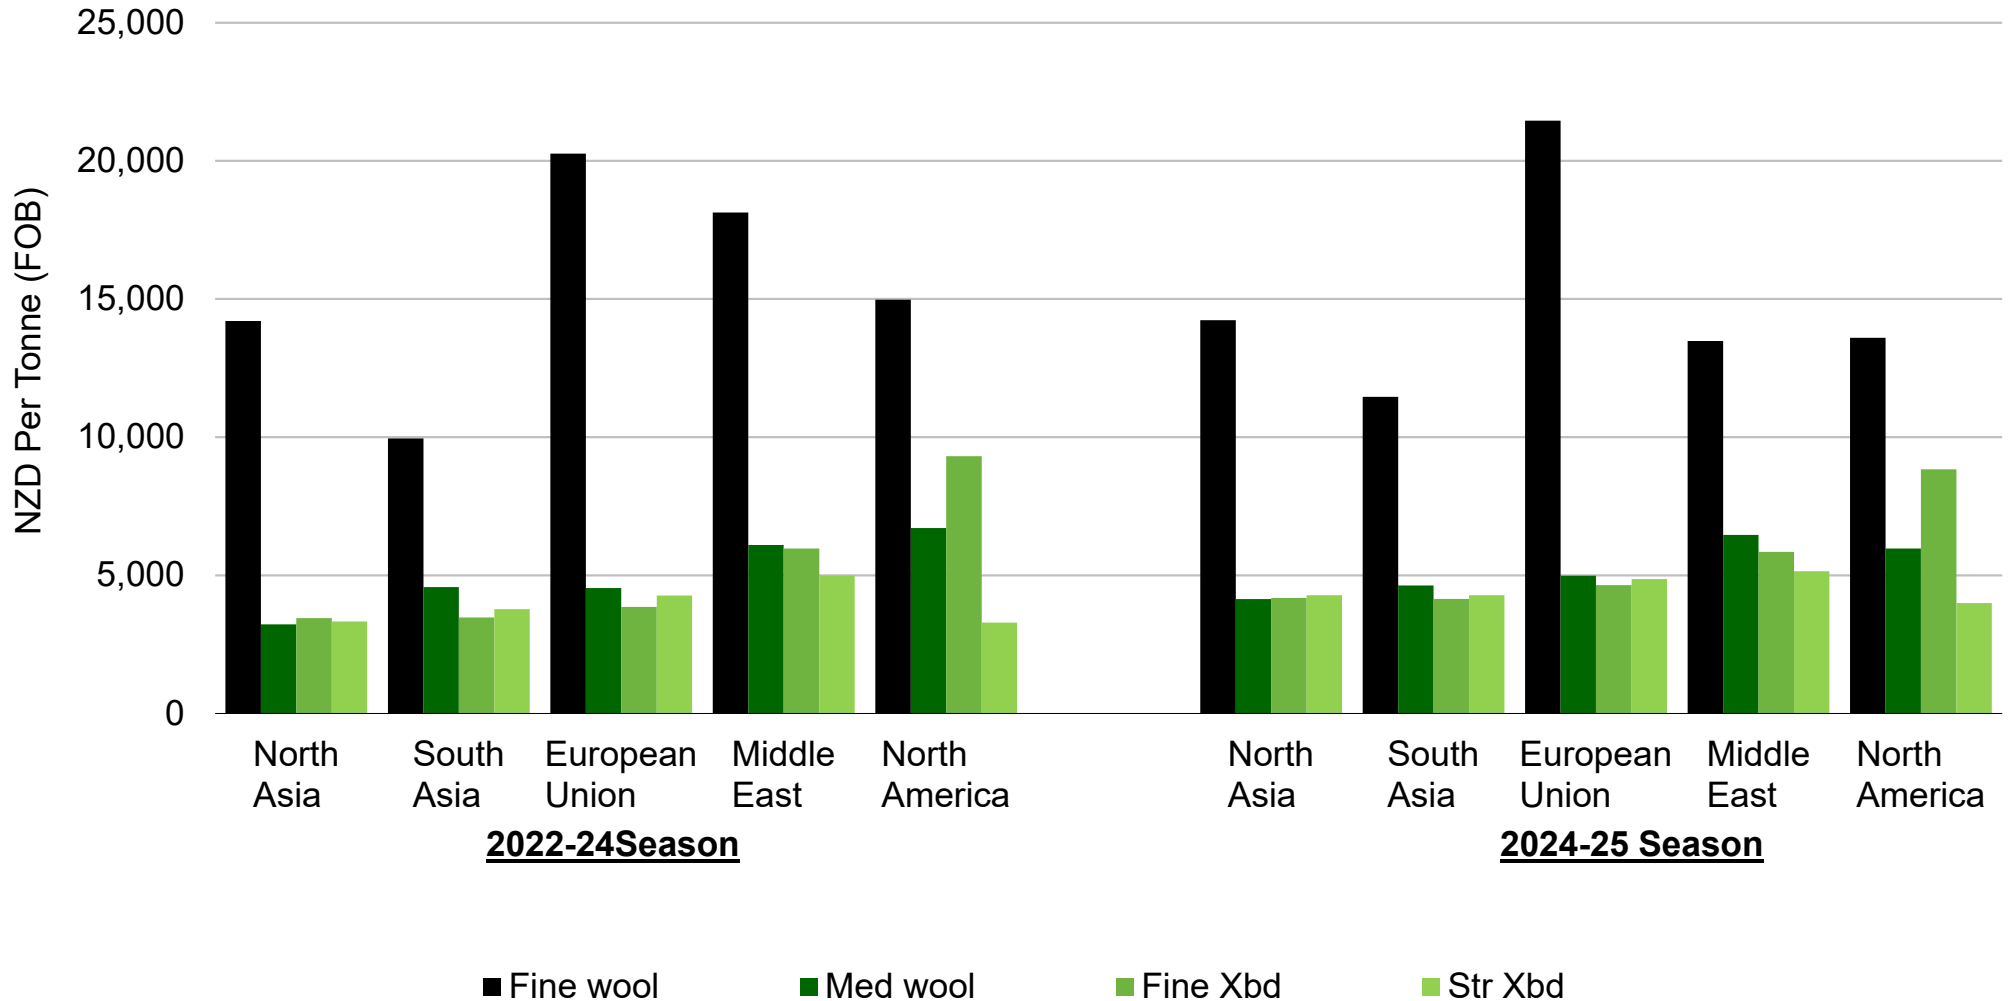

Wool Exports by Region

Clean Equivalent – Year End 30 June (July to June)

Source: Beef + Lamb New Zealand Economic Service | Statistics New Zealand