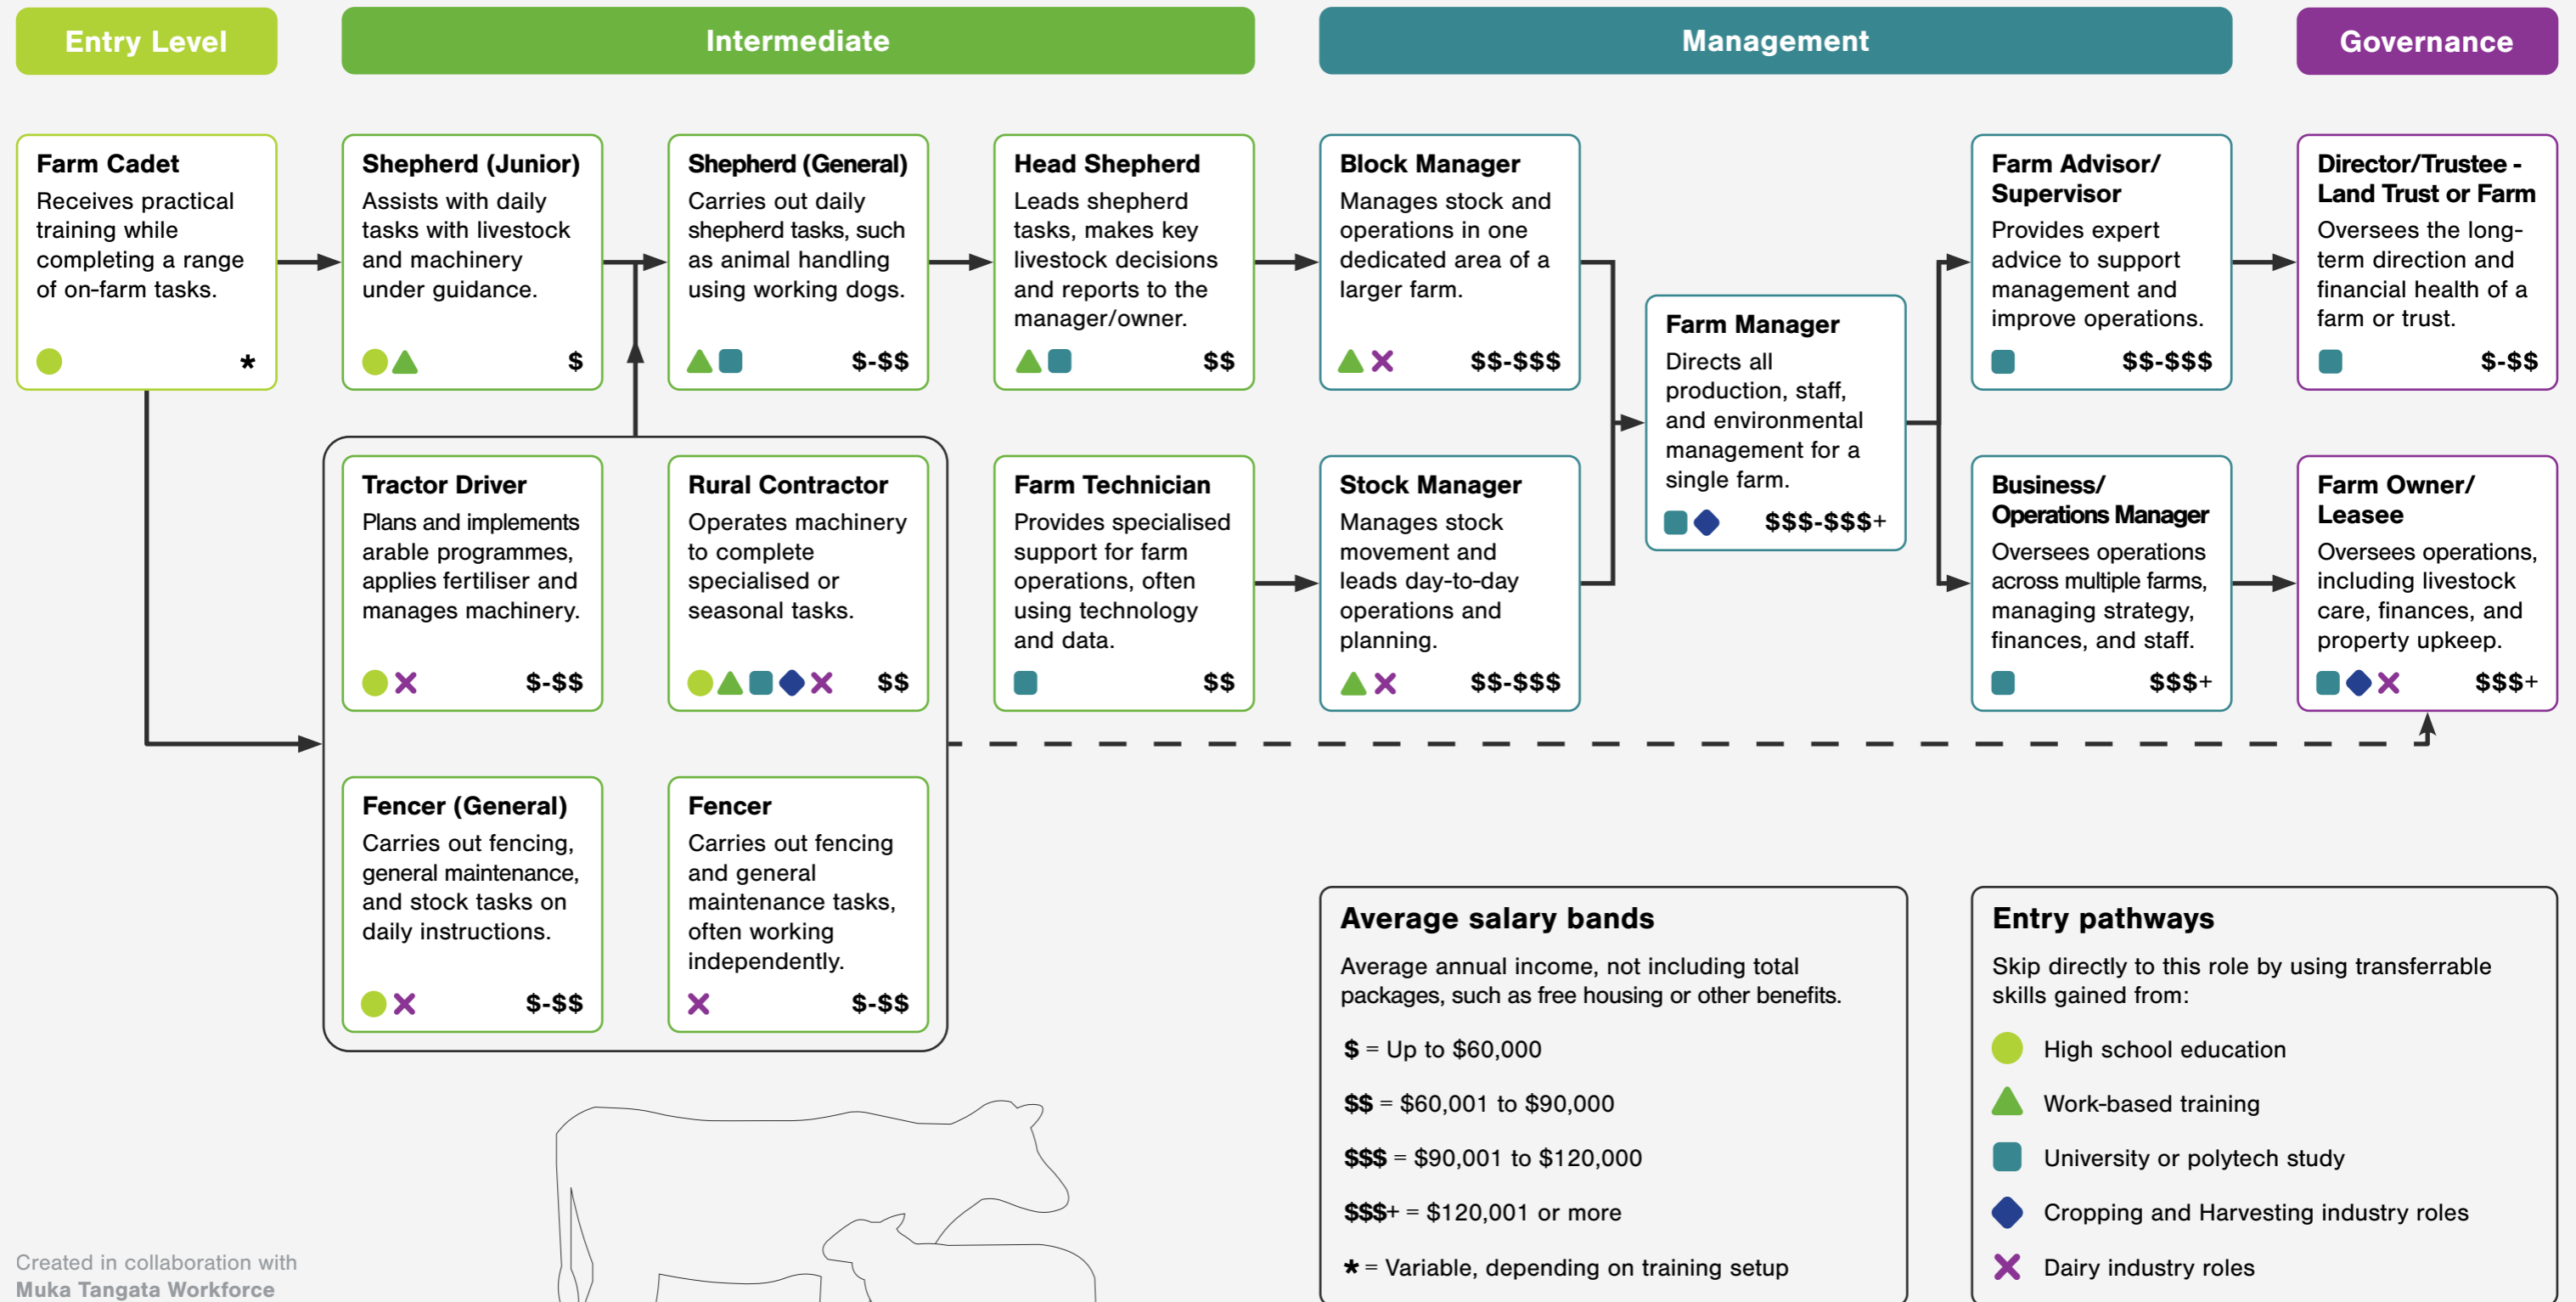

Sheep and Beef Career Pathways

Created in collaboration with Muka Tangata Workforce Development Council