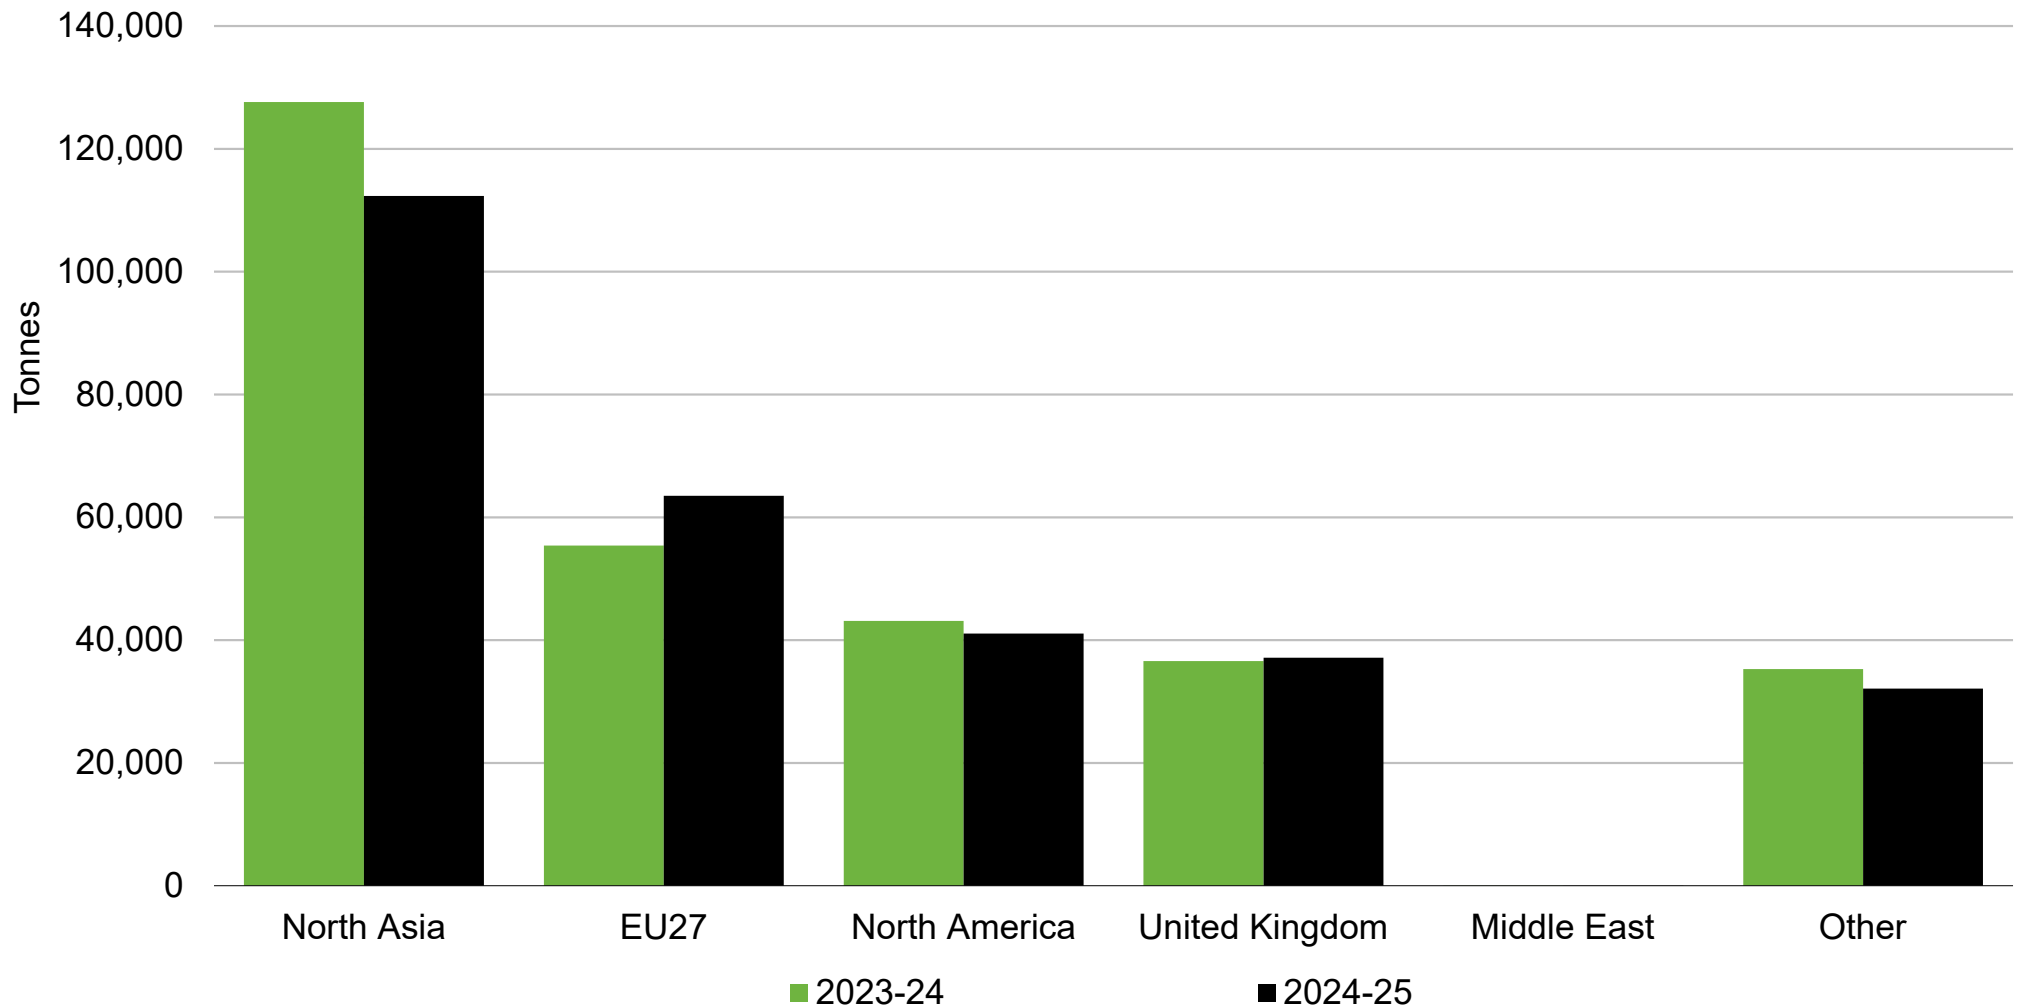

Lamb Exports by Region

New Zealand – Year Ending September (Oct to Sep)

Source: Beef + Lamb New Zealand Economic Service | New Zealand Meat Board