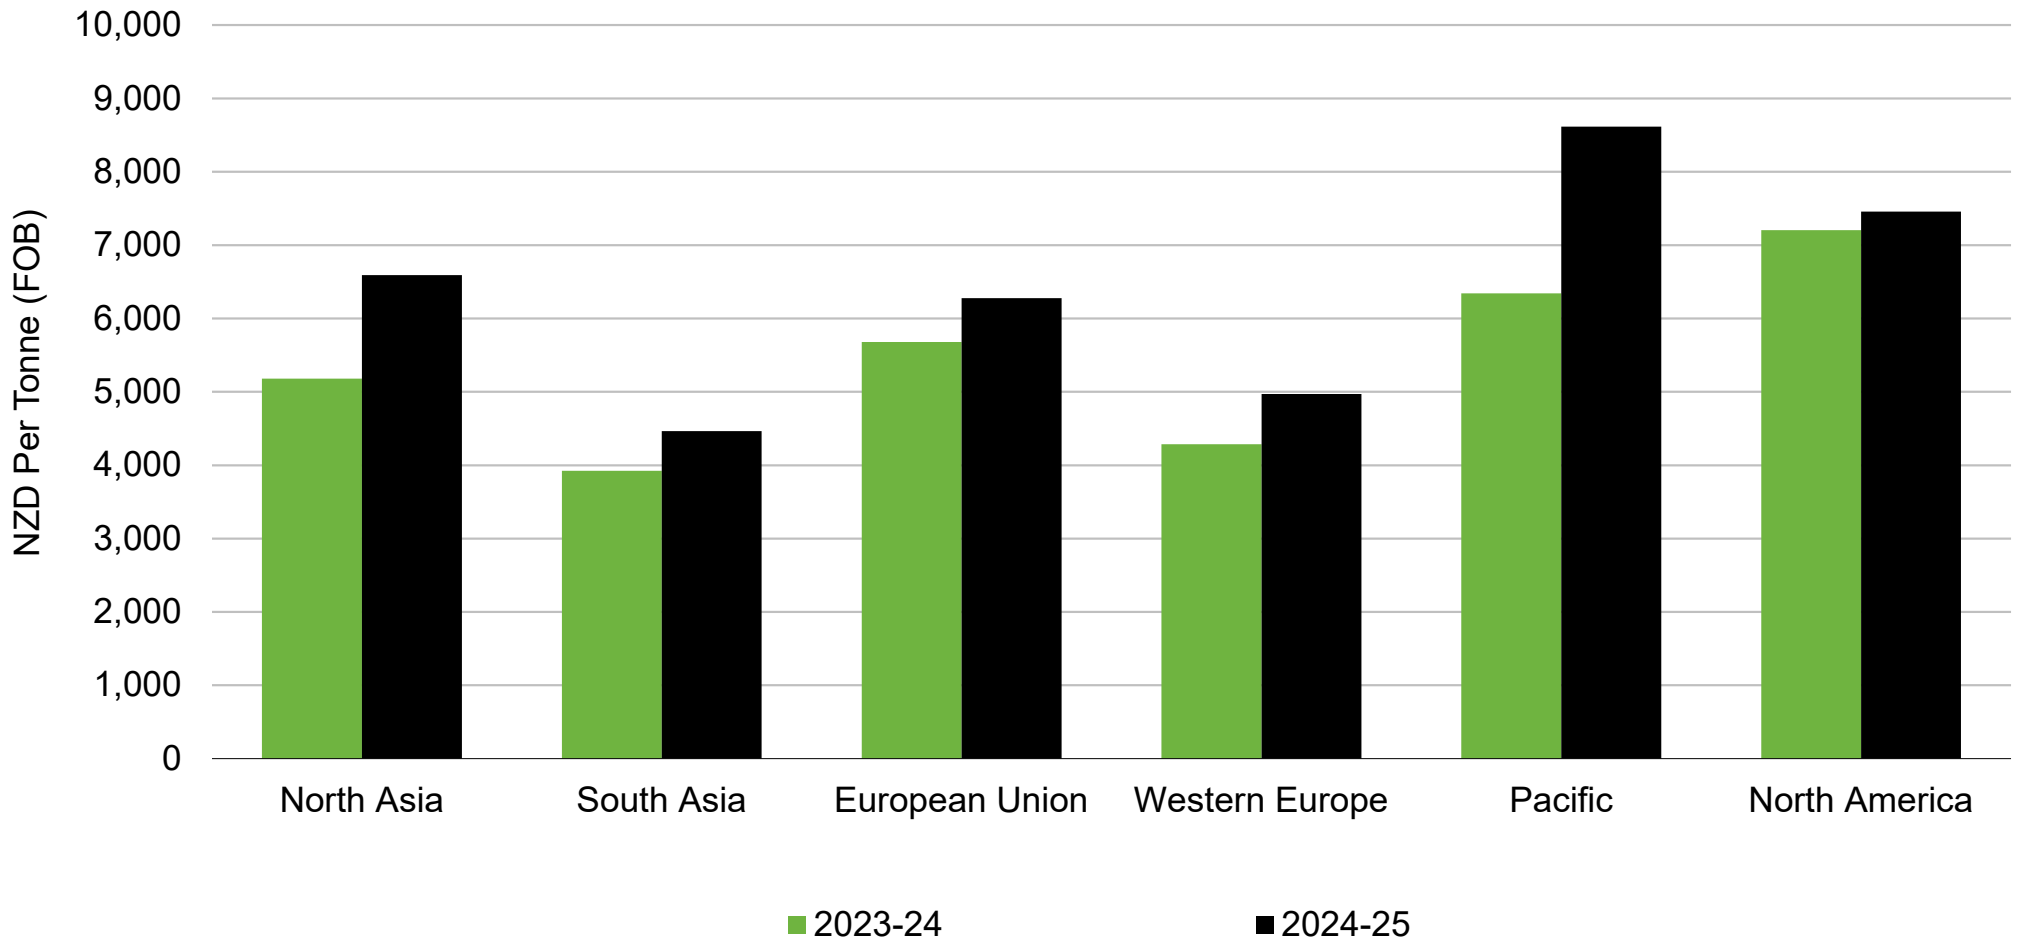

Wool Exports by Region

Clean Equivalent – Year End 30 June (July to June)

Source: Beef + Lamb New Zealand Economic Service | Statistics New Zealand