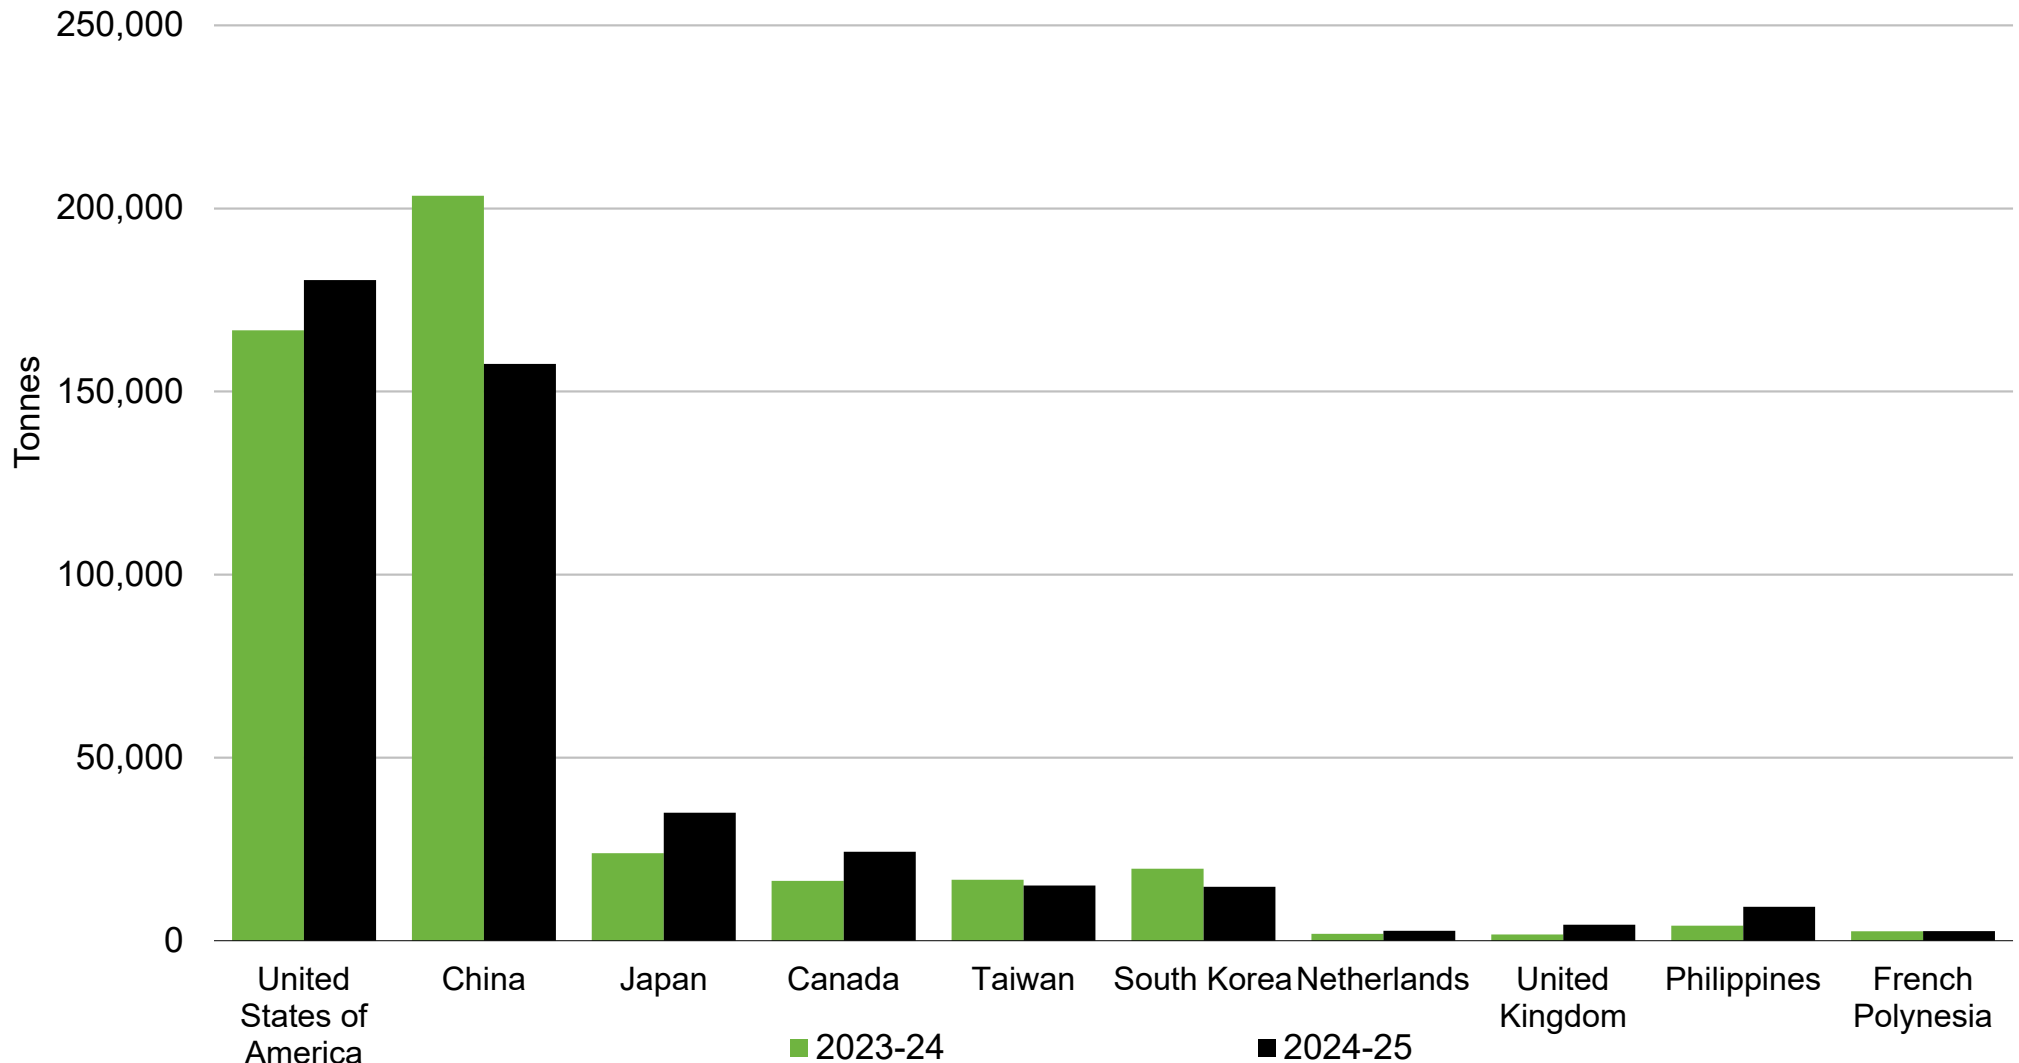

# Beef Exports by Country

## New Zealand – Year Ending September (Oct to Sep)

Source: Beef + Lamb New Zealand Economic Service | New Zealand Meat Board