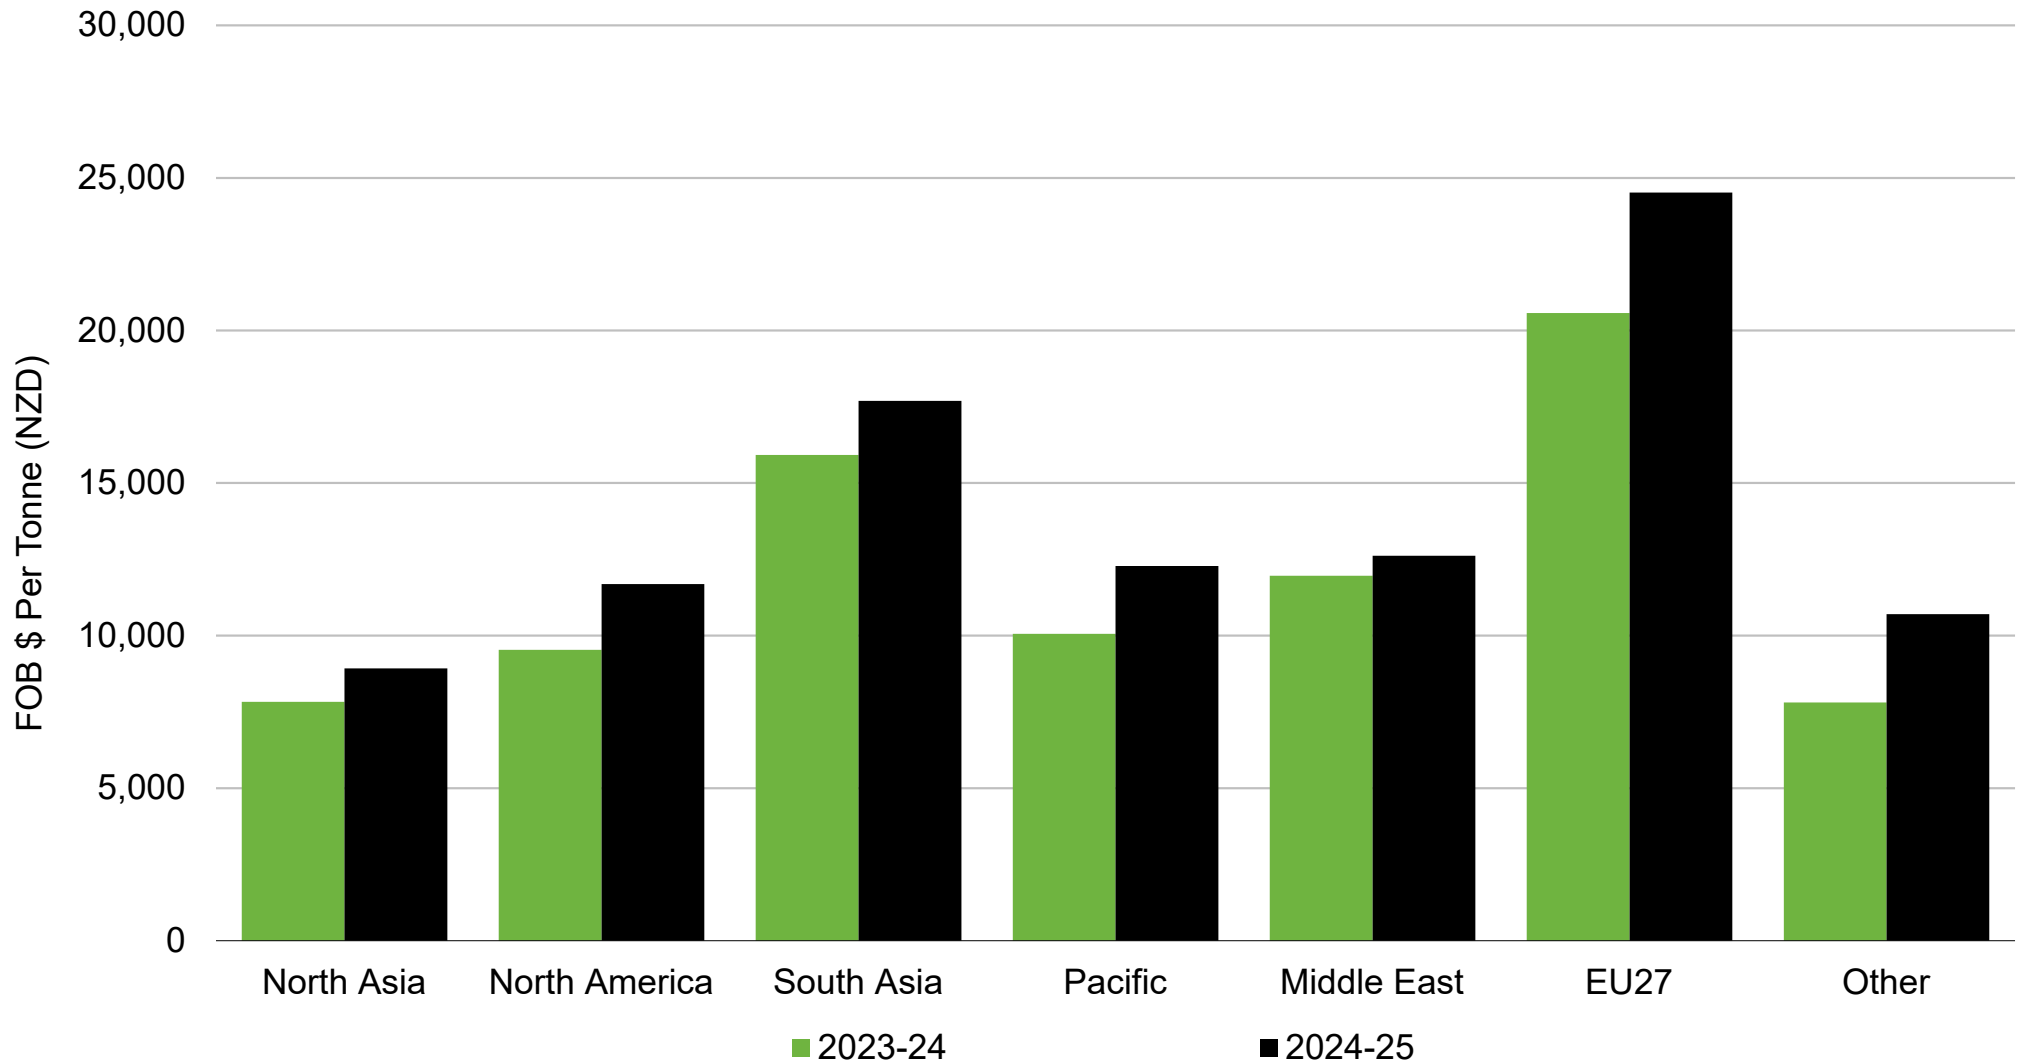

Beef Exports by Region

New Zealand – Year Ending September (Oct to Sep)

Source: Beef + Lamb New Zealand Economic Service | New Zealand Meat Board