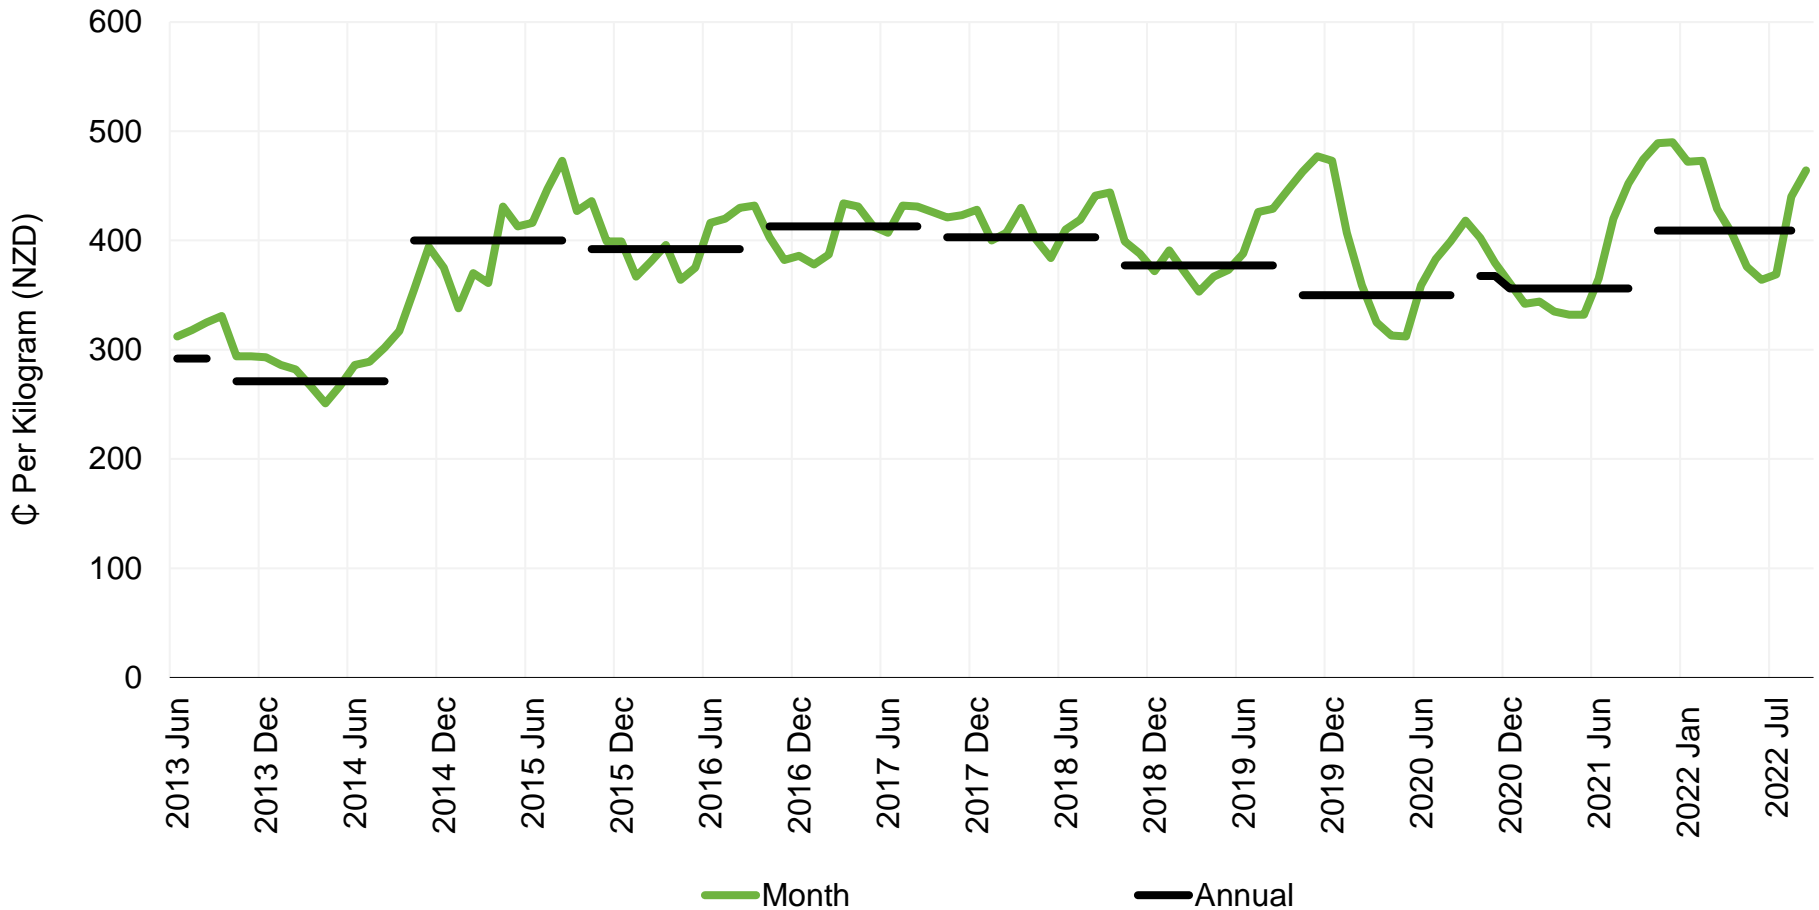

Cow Price

New Zealand – M Grade (170 – 195kg)

Source: Beef + Lamb New Zealand Economic Service