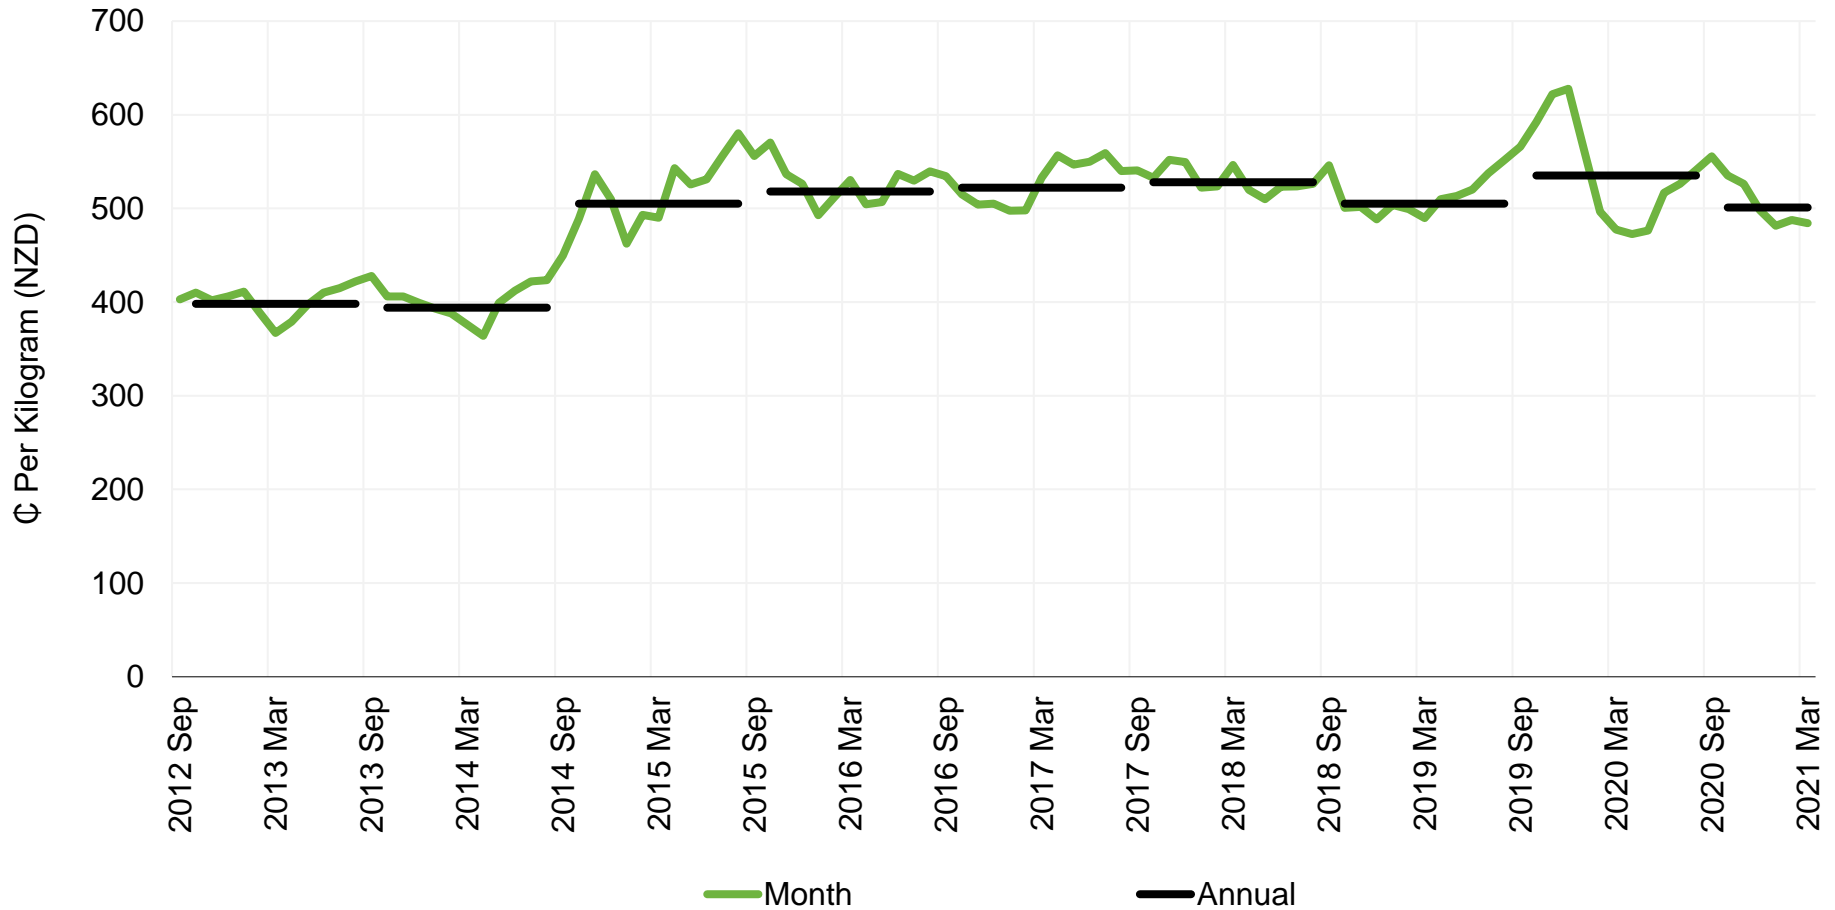

Bull Price

New Zealand – M Grade (270 – 295kg)

Source: Beef + Lamb New Zealand Economic Service