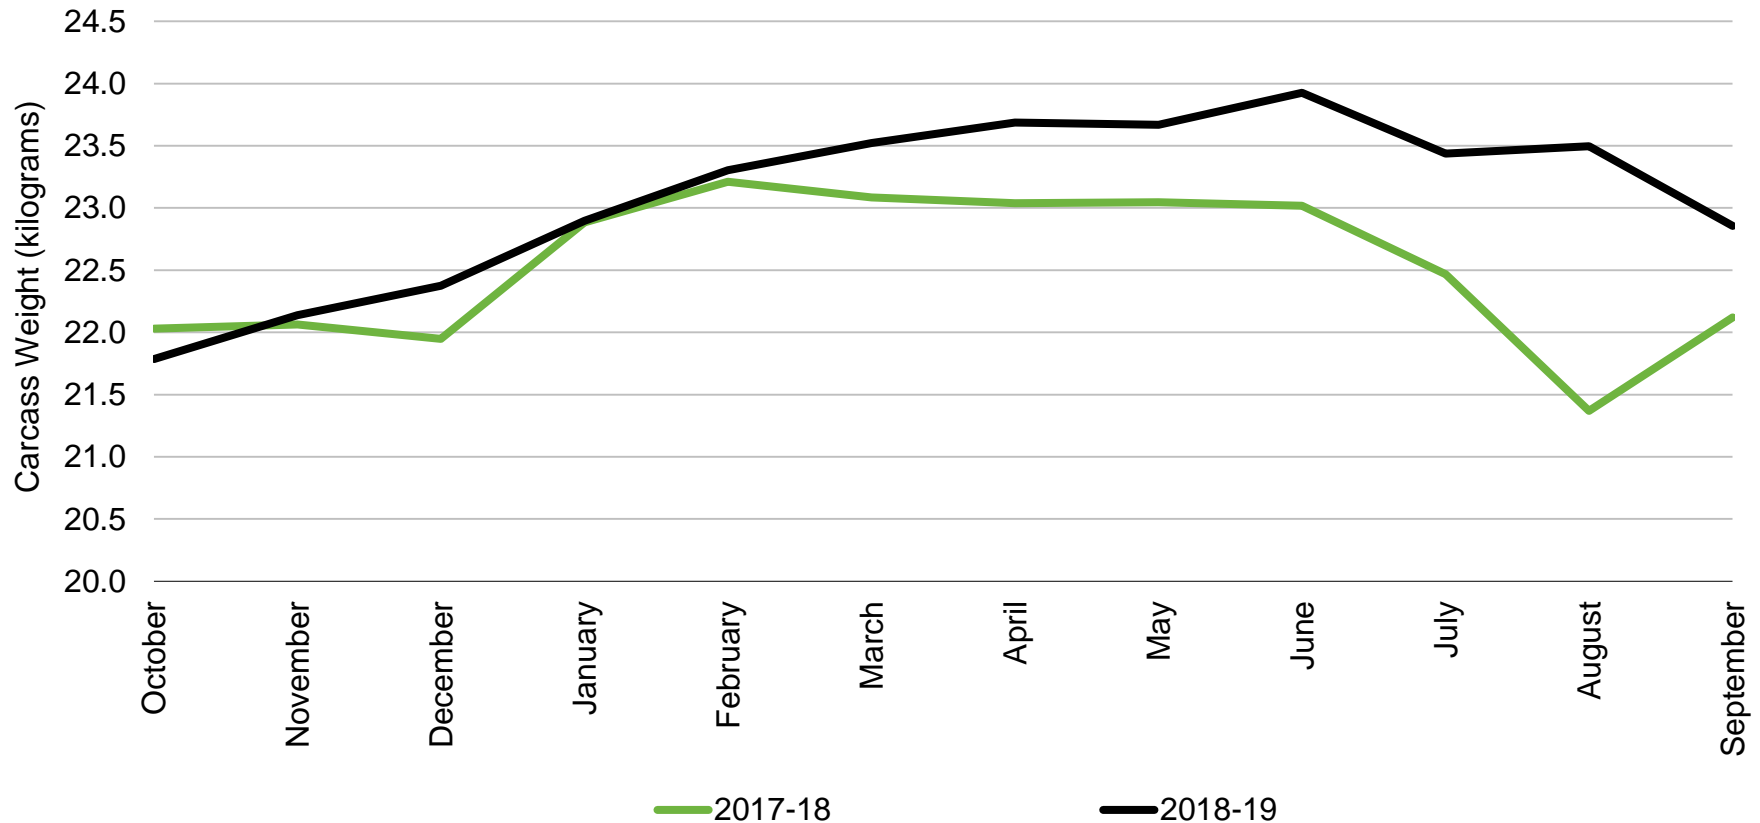

Lamb Weights Australia

Source: Beef + Lamb New Zealand Economic Service | Australian Bureau of Statistics