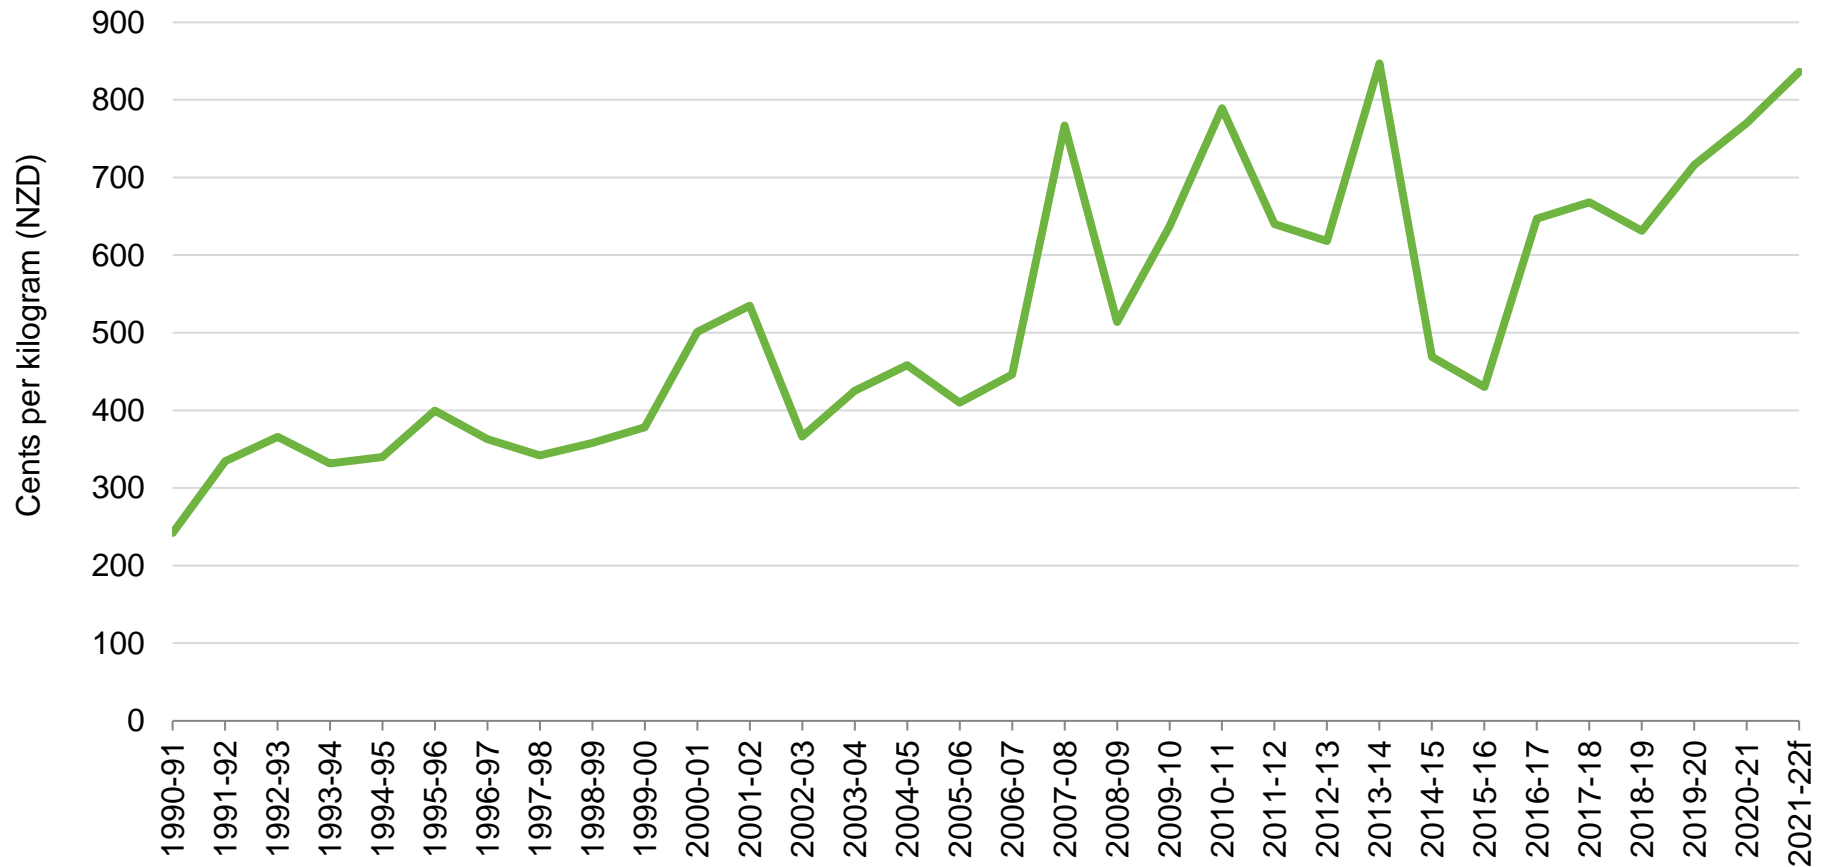

Milksolids Price

New Zealand – Nominal price

Source: Beef + Lamb New Zealand Economic Service | Livestock Improvement Corporation