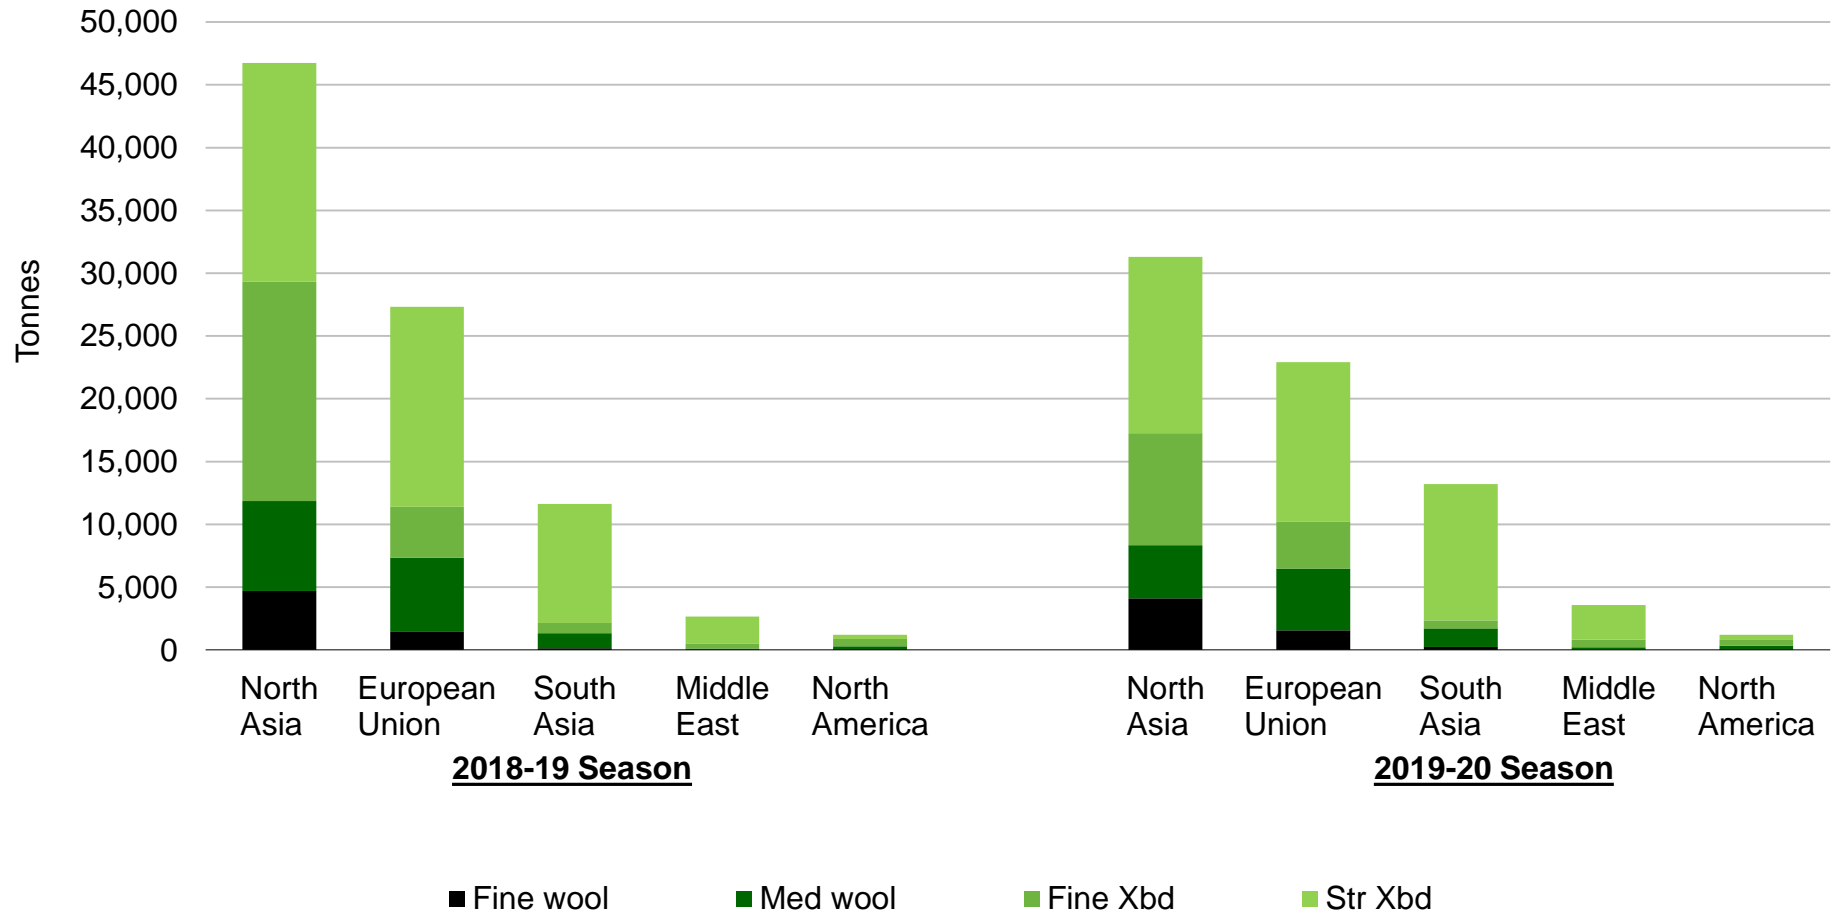

Wool Exports by Region

Clean Equivalent – Year End 30 June (July to June)

Source: Beef + Lamb New Zealand Economic Service | Statistics New Zealand